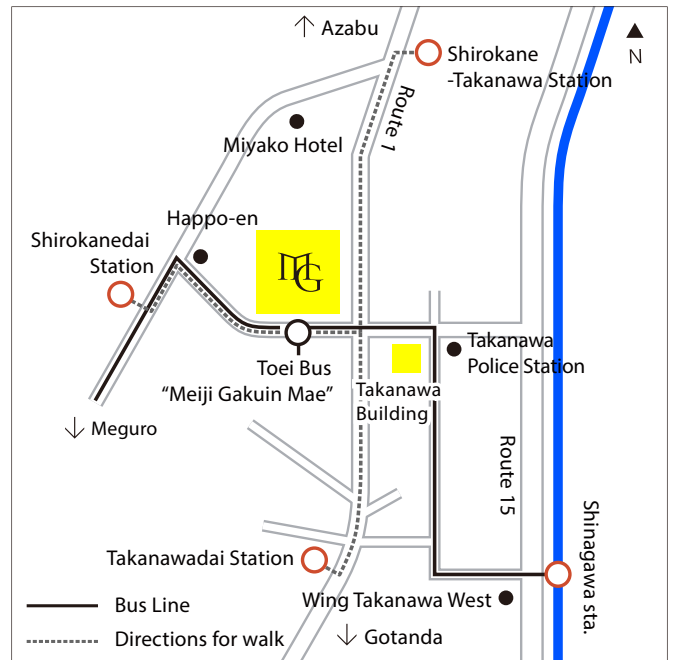

Shirokane Campus

1-2-37 Shirokanedai Minato-ku Tokyo, 108-8636

Access from each station

From Shinagawa Station

[JR Yamanote Line, Keihin Tohoku Line, Tokaido Line, Yokosuka Line, Tokaido Shinkansen / Keihin Kyuko Line]
Takanawa Exit
Take Toei bus for "Meguro Station" and get off at "Meiji Gakuin Mae" (6 min.) or 17 min. walk

From Meguro Station

[JR Yamanote Line / Tokyu Meguro Line / Tokyo Metro Subway Namboku Line / Toei Subway Mita Line]
East Exit.
Take Toei bus for "Ooi Keibajo" and get off at "Meiji Gakuin Mae"(6 min.) or 20 min. walk

From Shirokanedai Station

[Tokyo Metro Subway Namboku Line / Toei Subway Mita Line]
7 min. walk from Exit 2 (side of Shirokane Takanawa / with an elevator)

From Shirokanetakanawa Station

[Tokyo Metro Subway Namboku Line / Toei Subway Mita Line]
7 min. walk from Exit 1 (Meguro side / with an elevator)

From Takanawadai Station

[Toei Subway Asakusa Line]
7 min. walk from Exit A2

Hepburn Hall

- B1F Computer Labs
- 1F Faculty Staff Room (go to there if you need to see our staff)
- 2F Graduate School Office / Classrooms for Graduate School
- 3F-4F Classrooms for Graduate School
- 5F Department of English Common Lab / Faculty of Law Special TA Room
- 6F Department of Education and Child Development Common Lab
- 7F Department of French Common Lab
- 8F Department of Current Legal Studies Common Lab
- 10F Sociology & Social Work Practical Training Center
- 5F-11F Labs