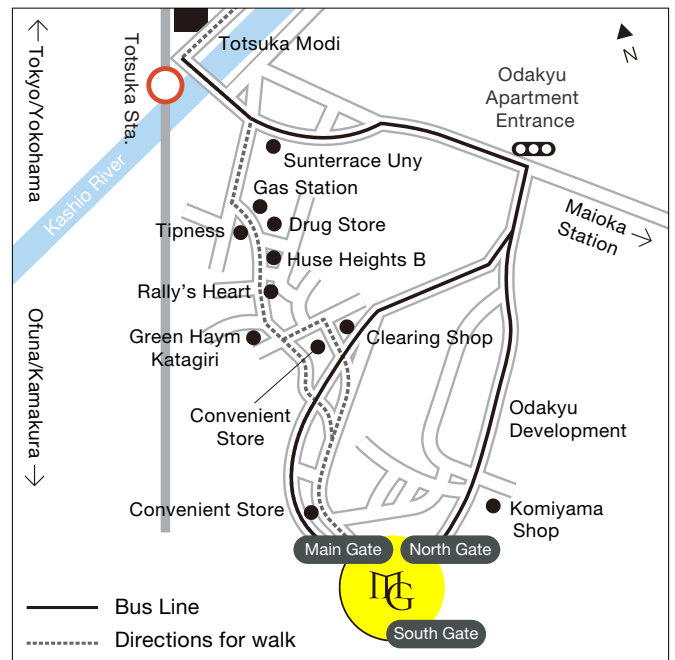

### Access from Totsuka Station

[ JR Tokaido line/Yokosuka line, Shonan Shinjuku Line, Yokohama Municipal Subway Blue Line ]

#### From JR Totsuka Station (Ground level gate)

Exit the gate and proceed to your right, and then go down stairs to the Bus Terminal at East Exit

#### From JR Totsuka Station (Underground level gate)

Exit the gate and proceed to your right, and then use Exit 5 to the Bus Terminal at East Exit

#### From Yokohama Municipal Subway Blue Line Totsuka Station

Exit the gate and go up to B1F with an escalator, and get out from Exit 5 to the Bus Terminal at East Exit

Take Enoden Bus for "Meiji Gakuin University, South Gate" (7 min.) from the Bus Terminal at East Exit, get off the bus at "Meiji Gakuin University Main Gate" or "Meiji Gakuin University South Gate"