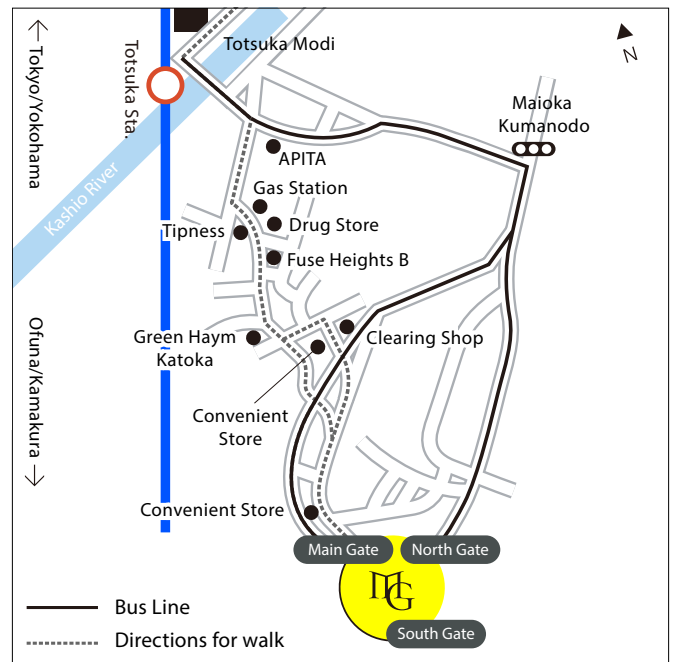

Yokohama Campus

1518 Kamikurata-cho Totsuka-ku Yokohama-shi Kanagawa, 244-8539

Access from Totsuka Station

[JR Tokaido line, Yokosuka line, Shonan Shinjuku Line / Yokohama Municipal Subway Blue Line]
(Bridge level gate)

Exit the gate and proceed to your right, and then go down stairs to the Bus Terminal at East Exit

(Underground level gate)

Exit the gate and proceed to your right, and then use Exit 5 to the Bus Terminal at East Exit

[Yokohama Municipal Subway Blue Line]

Exit the gate and go up to B1F with an escalator, and get out from Exit 5 to the Bus Terminal at East Exit

Take Enoden Bus for "Meiji Gakuin University, South Gate" (7 min.) at the bus stop No.8 at East Exit, get off at "Meiji Gakuin University Main Gate" or "Meiji Gakuin University South Gate"

Access from Hongodai Station

[JR Negishi Line]

Take Enoden Bus for "Totsuka Station"(7 min) from the bus stop"Chikyu Shimin Plaza" and get off at "Meiji Gakuin University Main Gate" or "Meiji Gakuin University South Gate".

※One or two buses per hour

Building 8

- 1F International Lounge / Tea Room (Meishosha) / café
- 2F Faculty of International Studies Office / Institute for International Studies / Conference Rooms / Classrooms
- 3F Graduate School Office / Major of International Studies Common Labs (1) (2) / Faculty of International Studies Reference Rooms / International Peace Research Institute / Computer Rooms
- 4F Common Labs / Labs / Classrooms
- 5F Labs / Classrooms

Building 3

- Classrooms
- 1F Computer Labs / Faculty of Psychology Training Preparation Room
- 2F Computer Labs

Building 2

- 1F Student Counseling Center / Music Practice Room2 / Piano Practice Room
- 2F Physics Lab / Elementary School Course Lab1 / Art and Crafts Room
- 3F Biology Lab / Elementary School Course Lab2
- 4F Chemistry Lab / Elementary School Course Lab3

Gymnasium

- Reception / Lab of Health and Sports Science / Seminar Rooms / 1st - 3rd floor

Building C

- Cafeteria/Co-op Shop / MG Cafe/Meiji Gakuin Service co.

Building A

- General Affairs Office / Property Costodian Office / Conference Room

Building 9

- Classrooms
- Co-op Bakery

Building 4

- Classrooms
- 1F Y'ins (Computer Room)
- Volunteer Center

Building G

- Co-op Shop/Club Rooms

Building F

- Club Rooms

Building E

- Club Rooms / Multi-purpose Hall

Building D

- Student Hall

South Gate Bus Terminal

Enbo Bridge

Archery Field

Building 10

- Classrooms
- 1F International Center

Building 1

- 1F Student Affairs Office / Academic Affairs Office / Harassment Counseling and Support Center / Conferens Rooms / Student Support Center / Department of Art Studies Common Lab / Faculty of Economics office for International Programs Conference Rooms (1)
- 2F Common Labs (English, French, Law, Economics, Sociology & Social Work, Psychology, Teacher Training Course)
- 3F Institute for the Study of Liberal Arts / Center for Liberal Arts Common Lab / Training Room
- 4F-5F Labs

Building 7

- Classrooms

Building 6

- Classrooms
- 1F Faculty Staff Lounge/National Examination Preparation Room

Building 5

- Classrooms
- 1F Faculty of Psychology Training Preparation Room / Faculty of Psychology Experiment / Training Preparation Room / Computer Labs
- 2F Career Center / IT Center / Music Practice Room1/Clara Lounge

Main Gate Security Station

To Main Gate Bus Terminal