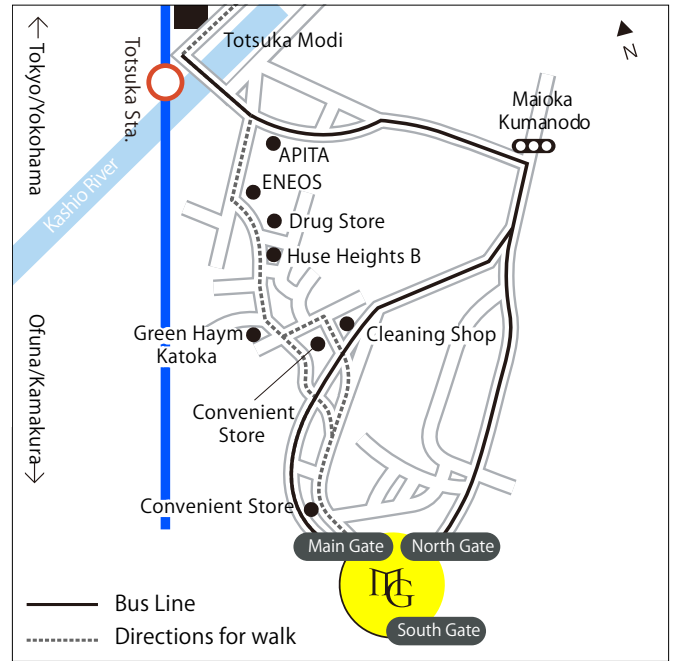

Yokohama Campus

1518 Kamikurata-cho Totsuka-ku Yokohama-shi Kanagawa, 244-8539

Access from Totsuka Station

[JR Tokaido line, Yokosuka line, Shonan Shinjuku Line / Yokohama Municipal Subway Blue Line]
(Bridge level gate)

Exit the gate and proceed to your right, and then go down stairs to the Bus Terminal at East Exit

(Underground level gate)

Exit the gate and proceed to your right, and then use Exit 5 to the Bus Terminal at East Exit

[Yokohama Municipal Subway Blue Line]

Exit the gate and go up to B1F with an escalator, and get out from Exit 5 to the Bus Terminal at East Exit

Take Enoden Bus for "Meiji Gakuin University, South Gate" (7 min.) at the bus stop No.8 at East Exit, get off at "Meiji Gakuin University Main Gate" or "Meiji Gakuin University South Gate"

Access from Hongodai Station

[JR Negishi Line]

Take Enoden Bus for "Totsuka Station"(7 min) from the bus stop"Chikyu Shimin Plaza" and get off at "Meiji Gakuin University Main Gate" or "Meiji Gakuin University South Gate".

※One or two buses per hour

Building 8

- 1F International Lounge / Tea Room (Meishosha) / café
- 2F Faculty of International Studies Office / Institute for International Studies / Conference Rooms / Classrooms
- 3F Graduate School Office / Major of International Studies Common Labs (1) (2) / Faculty of International Studies Reference Rooms / International Peace Research Institute / Computer Rooms
- 4F Common Labs / Labs / Classrooms
- 5F Labs / Classrooms

Building 3

- Classrooms
- 1F Computer Labs / Faculty of Psychology Training Preparation Room
- 2F Computer Labs

Building 2

- 1F Student Counseling Center / Music Practice Room2 / Piano Practice Room
- 2F Physics Lab / Elementary School Course Lab1 / Art and Crafts Room
- 3F Biology Lab / Elementary School Course Lab2
- 4F Chemistry Lab / Elementary School Course Lab3

Gymnasium

- Reception / Lab of Health and Sports Science / Seminar Rooms / 1st - 3rd floor

Building C

- Cafeteria/Co-op Shop / MG Cafe/Meiji Gakuin Service co.

Building A

- General Affairs Office / Property Costodian Office / Conference Room

Building 9

- Classrooms
- Co-op Bakery

Building 4

- Classrooms
- 1F Y'ins (Computer Room)
- Volunteer Center

Building G

- Co-op Shop/Club Rooms

Building F

- Club Rooms

Building E

- Club Rooms / Multi-purpose Hall

Building D

- Student Hall

Building 10

- Classrooms
- 1F International Center

Building 1

- 1F Student Affairs Office / Academic Affairs Office / Harassment Counseling and Support Center / Conferens Rooms / Student Support Center / Department of Art Studies Common Lab / Faculty of Economics office for International Programs Conference Rooms (1)
- 2F Common Labs (English, French, Law, Economics, Sociology & Social Work, Psychology, Teacher Training Course)
- 3F Institute for the Study of Liberal Arts / Center for Liberal Arts Common Lab / Training Room
- 4F-5F Labs

Building 7

- Classrooms

Building 6

- Classrooms
- 1F Faculty Staff Lounge/National Examination Preparation Room

Building 5

- Classrooms
- 1F Faculty of Psychology Training Preparation Room / Faculty of Psychology Experiment / Training Preparation Room / Computer Labs
- 2F Career Center / IT Center / Music Practice Room1/Clara Lounge

To Main Gate Bus Terminal