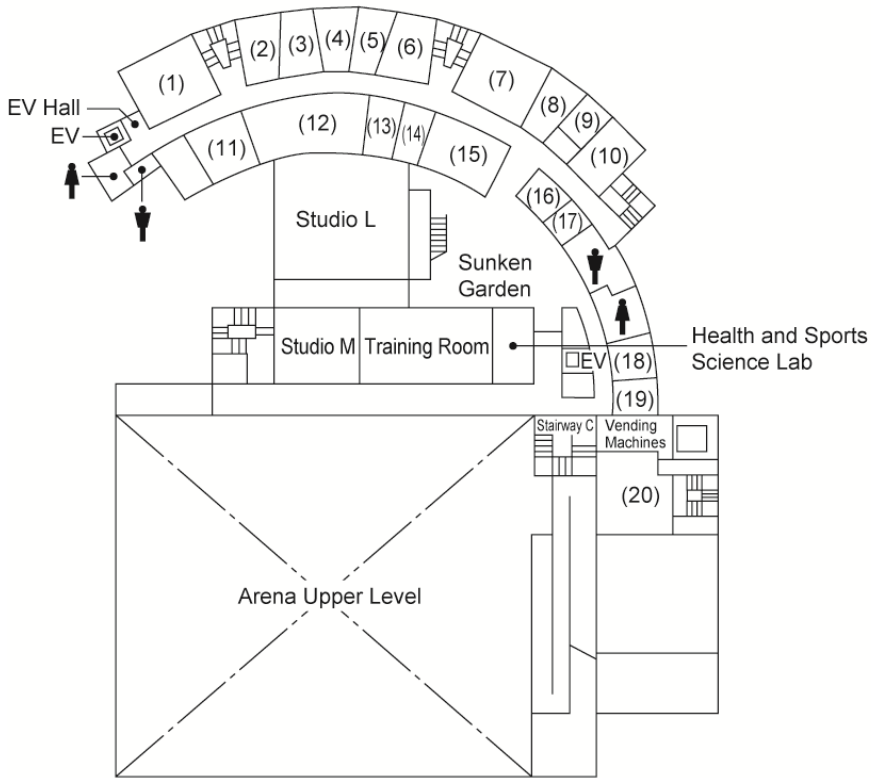

## Palette Zone Shirokane

- (1) Trunk Room 1
- (2) S Studio 1
- (3) S Studio 2
- (4) Printing Room
- (5) S Studio 3
- (6) S Studio 4
- (7) Trunk Room 2
- (8) AV Studio Recording Room
- (9) AV Studio Control Room
- (10) AV Studio Mixing Room
- (11) Musical Instrument Storeroom 2
- (12) Musical Instrument Storeroom 1
- (13) Darkroom
- (14) Kitchen
- (15) Japanese-Style Room
- (16) Men's Shower Room
- (17) Men's Changing Room
- (18) Women's Changing Room
- (19) Women's Shower Room
- (20) Trunk Room 3