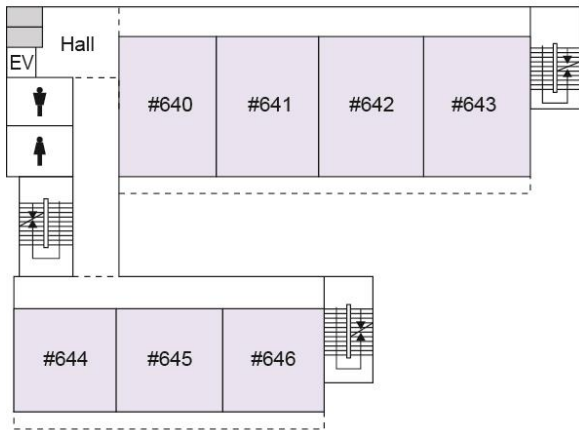

Building 6

4F