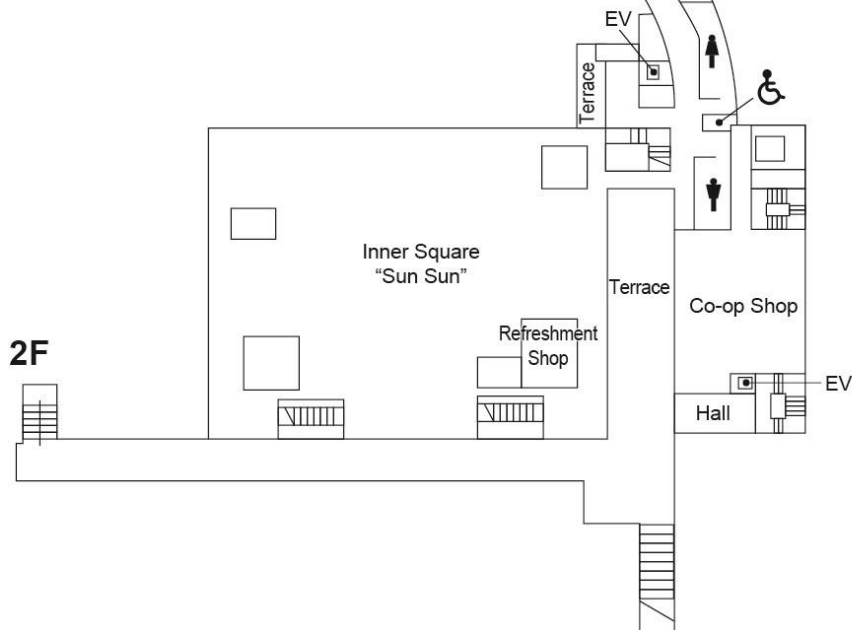

<Club Room 201>
Stage Academy, Advertising Society,
Travel Society, E.S.S., Life Arts Society,
Mandolin Club, Orchestra, Glee Club

<Club Room 202>
Literature Club, Art Club Hakubikai,
Photography Club, Theater Research Club,
Cinema Society, L.M.S.,
Child Education Society, Acoustic Minds

<Club Room 203>