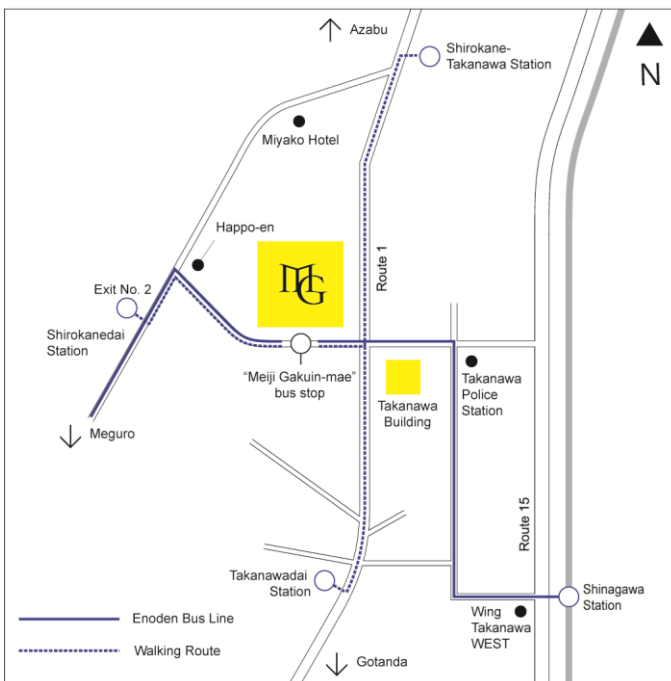

■ Shirokane Campus

1-2-37 Shirokanedai Minato-ku Tokyo, 108-8636

- From Shinagawa Station
  [JR Yamanote Line, Keihin Tohoku Line, kaido Line, Yokosuka Line and Tokaido Shinkansen; Keihin Kyuko Line]

From the Takanawa Exit, take the Toei Bus bound for "Meguro Station" and get off at the "Meiji Gakuin-mae" stop (about a 6-minute ride).

* Walking takes about 17 minutes

- From Meguro Station
  [JR Yamanote Line, Tokyu Meguro Line, Tokyo Metro Namboku Line, Toei Subway Mita Line]

From the East Exit (side with traffic circle), take the Toei Bus bound for "Oi Horse Track" and get off at the "Meiji Gakuin -mae" stop (about a 6-minute ride).

* Walking takes about 20 minutes

- From Shirokanedai Station
  [Tokyo Metro Namboku Line, Toei Subway Mita Line]
  Approximately 7 minutes' walk from Exit No. 2 (Shirokane-Takanawa side / there is an elevator)

- From Shirokane-Takanawa Station
  [Tokyo Metro Namboku Line, Toei Subway Mita Line]
  About a 7-minute walk from Exit 1 (Meguro Station side/with an elevator).

- From Takanawadai Station
  [Toei Subway Asakusa Line]
  Approximately 7 minutes' walk from Exit A2