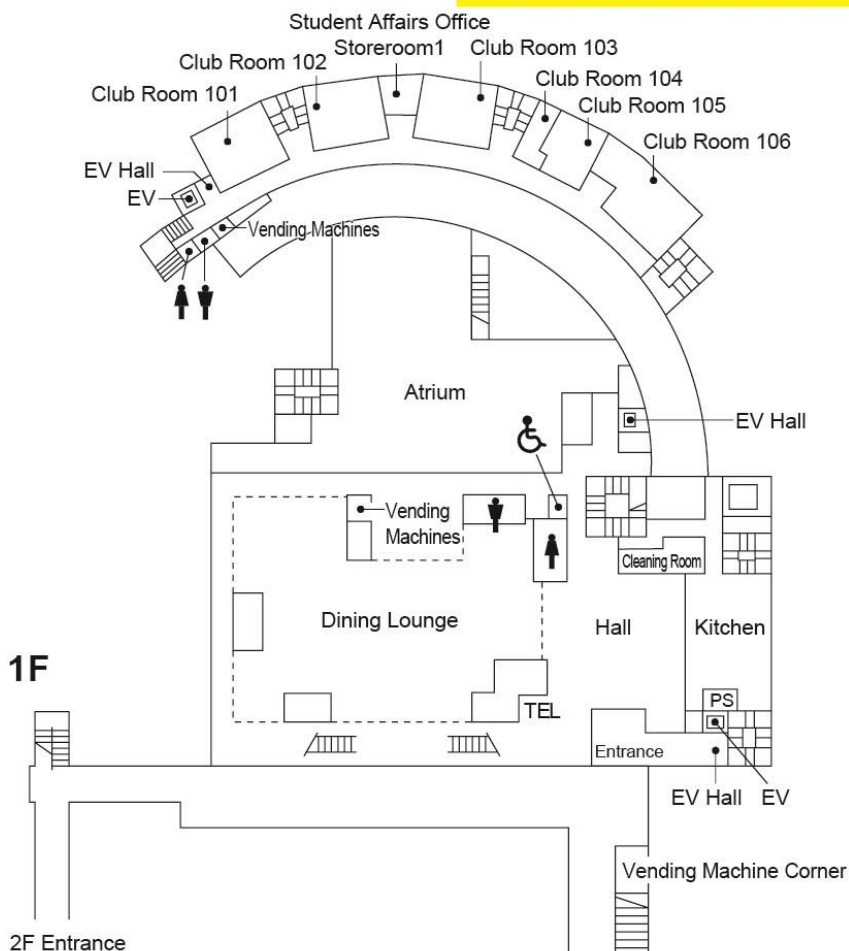

Palette Zone Shirokane

<Club Room 101>
Cycling Club, Hiking Aikokai, Car Tourist Club, Competitive Dance Club, Symphonic Band, Remote Island Society, Train Travel Aikokai, Habitat MGU

<Club Room 102>
Playing Tennis Association, Sports Aikokai, Abend Ski Club, Austria Ski Club, Classic Guitar Society, CHOR DIE SONNE, Song Lights, World Ethnic Music Society

<Club Room 103>
English Society, Tea Ceremony Club, Club Arts, Motorboat and Waterskiing Club, Ski Team, Announce Kenkyukai, Rakugo Society, Puppet Troupe ZOO

<Club Room 104>
Cheerleading Club, Leader Club, Brass Band Club

<Club Room 105>
OPENROOM, Light Music Club (L.M.C), Meigaku Little Theater, Travel Society

<Club Room 106>
Aikokai Kendo Club, Sansuikai, Scuba Diving Club, Shirokane Sports Association, Aikokai Soft Tennis Club, Aikokai Badminton Club