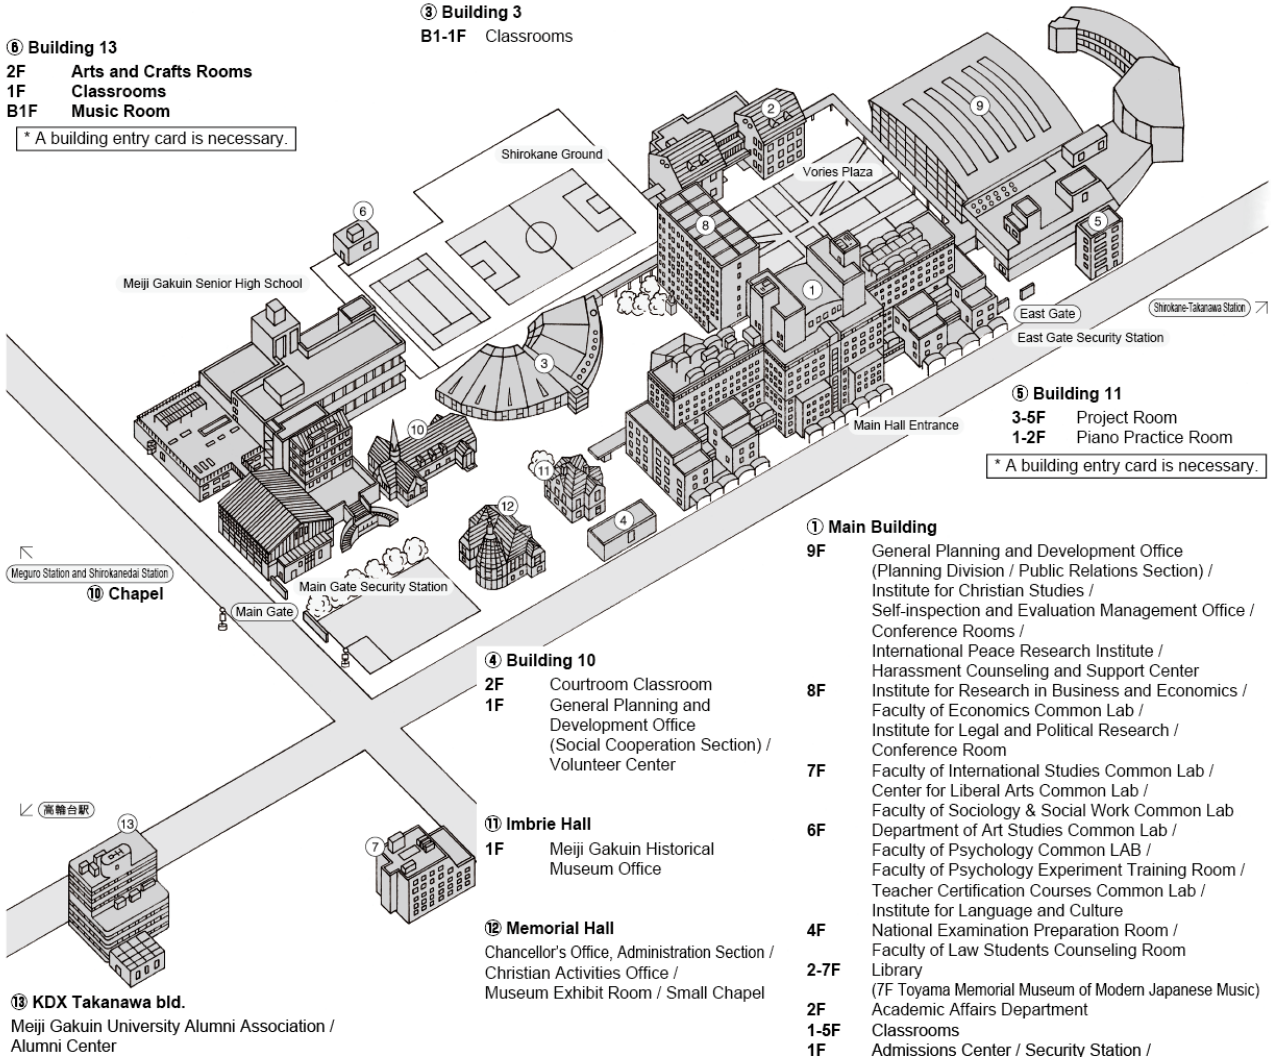

Shirokane Campus

④ Building 7 (Hepburn Hall)

- 5-11F Labs
- 10F Social Surveys Training /
  Social Welfare Practical Training Center
- 8F Department of Current Legal Studies Common Lab
- 7F Department of French Literature Common Lab
- 6F Department of Education and Child Development
  Common Lab
- 5F Department of English Common Lab /
  Faculty of Law Special TA Room
- 2-4F Graduate School Classrooms
- 2F Graduate School Office
- 3F Graduate School Classrooms /
  Major Common Lab
- 1F Faculty Staff Lounge
- B1F Computer Labs

② Building 2

- B1-3F Classrooms
- 1F International Center /
  Office for International Programs (Faculty of Economics) /
  Office for International Programs (Faculty of Law)

⑨ Palette Zone Shirokane

- Inner Square "SaN-SuN" / Art Hall /
  Co-op Shop / Dining Lounge / Arena /
  Extracurricular Activity Facilities

⑥ Building 13

- 2F Arts and Crafts Rooms
- 1F Classrooms
- B1F Music Room

* A building entry card is necessary.

③ Building 3

- B1-1F Classrooms

⑤ Building 11

- 3-5F Project Room
- 1-2F Piano Practice Room

* A building entry card is necessary.

① Main Building

- 9F General Planning and Development Office
  (Planning Division / Public Relations Section) /
  Institute for Christian Studies /
  Self-inspection and Evaluation Management Office /
  Conference Rooms /
  International Peace Research Institute /
  Harassment Counseling and Support Center
- 8F Institute for Research in Business and Economics /
  Faculty of Economics Common Lab /
  Institute for Legal and Political Research /
  Conference Room
- 7F Faculty of International Studies Common Lab /
  Center for Liberal Arts Common Lab /
  Faculty of Sociology & Social Work Common Lab
- 6F Department of Art Studies Common Lab /
  Faculty of Psychology Common LAB /
  Faculty of Psychology Experiment Training Room /
  Teacher Certification Courses Common Lab /
  Institute for Language and Culture
- 4F National Examination Preparation Room /
  Faculty of Law Students Counseling Room
- 2-7F Library
  (7F Toyama Memorial Museum of Modern Japanese Music)
- 2F Academic Affairs Department
- 1-5F Classrooms
- 1F Admissions Center / Security Station /
  Student Affairs Department /
  General Affairs Department /
  Finance and Accounting Department /
  Property Administration Department /
  Personnel Department / Teacher Training Center /
  Career Center /
  General Support Center (Health Support Center,
  Student Consulting Center, Student Support Center) /
  Conference Rooms
- B1F Information Technology Center (entrance 1F) /
  Computer Labs /
  Institute for Sociology and Social Work

④ Building 10

- 2F Courtroom Classroom
- 1F General Planning and
  Development Office
  (Social Cooperation Section) /
  Volunteer Center

⑪ Imbrie Hall

- 1F Meiji Gakuin Historical
  Museum Office

⑫ Memorial Hall

- Chancellor's Office, Administration Section /
  Christian Activities Office /
  Museum Exhibit Room / Small Chapel

⑦ Building 15 (Takanawa Building)

- 3F Institute for Graduate School of Business and Law /
  Project Room
- 2F Civil Servant Seminars
- 1F Clinical Center for Counseling and Special Needs Research
  (a research institute affiliated with the Faculty of Psychology)
- 1-3F Classrooms and training rooms
- B1F S'ins
  (Computer Labs)

* A building entry card is necessary.

⑬ KDX Takanawa bld.

- Meiji Gakuin University Alumni Association /
  Alumni Center