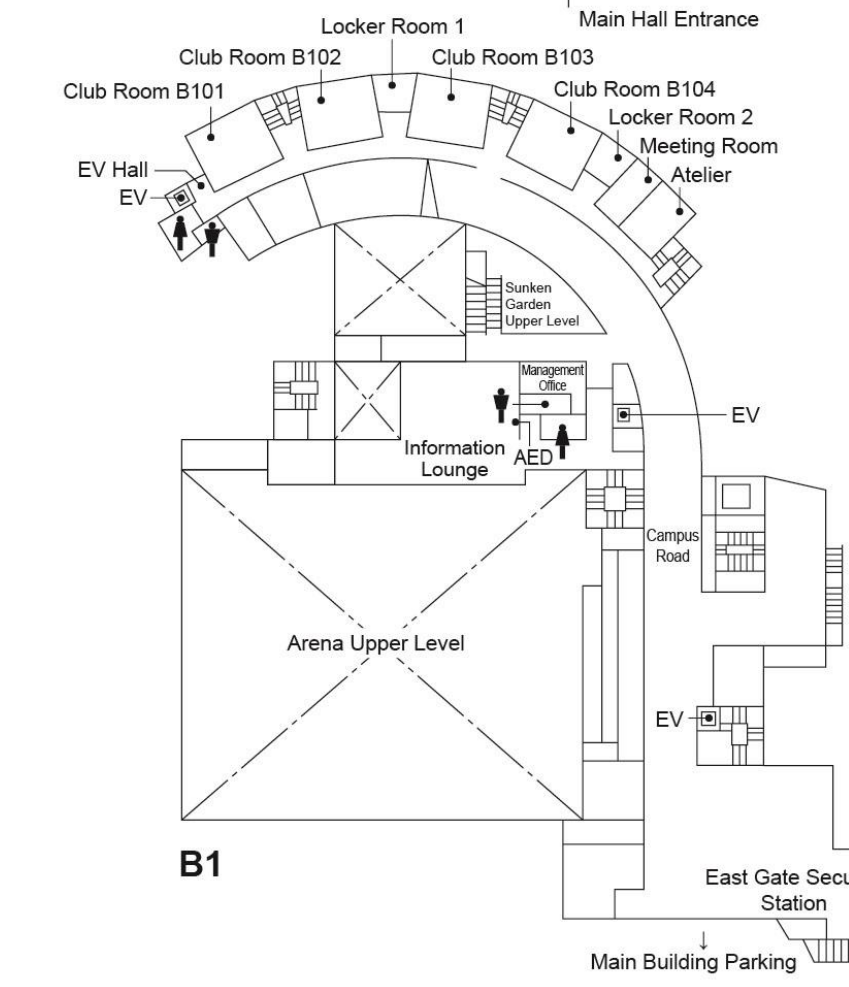

<Club Room B101>
Track and field Club, Men's Lacrosse Club, Women's Lacrosse Club, Boxing Club, Fencing Club, Handball Club, Ice Hockey Club, Figure Skating Club, Football Club (Soccer)

<Club Room B102>
Soft Tennis Club, Sailing Club, Baseball Club, Nanshiki Baseball Club, Lawn Tennis Club, Rugby Club, Golf Club, American Football Club

<Club Room B103>
Shooting Club, Swim Club, Table Tennis Club, Wander Vogel Club, Badminton Club, Basketball Club, Volleyball Club, Futsal Club

<Club Room B104>
Aikido Club, Auto Club, Nikon Kempo Club, Kendo Club, Archery Club, Kyudo Club, Judo Club, Karate Club, Shorinji Kempo Club