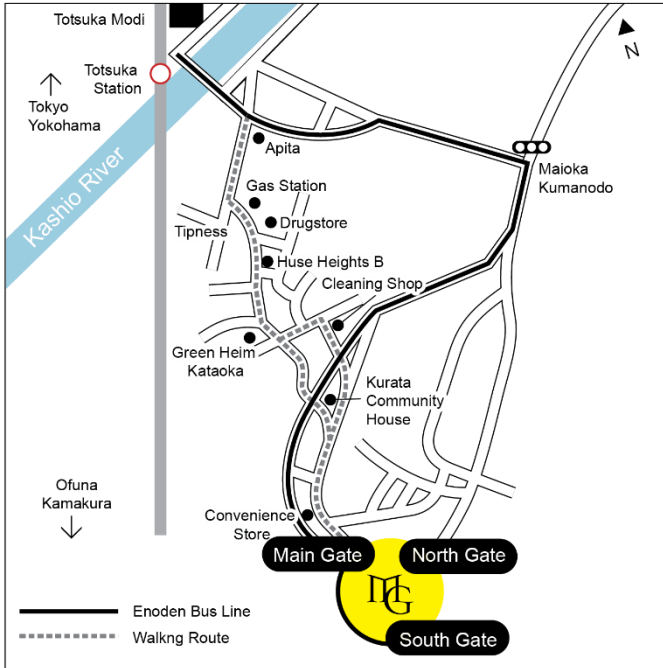

## ■ Yokohama Campus

1518 Kamikurata-cho, Totsuka-ku, Yokohama, Kanagawa, 244-8539

- From Totsuka Station  
[JR Tokaido Line, Yokosuka Line and Shonan-Shinjuku Line; Yokohama Municipal Subway Blue Line]