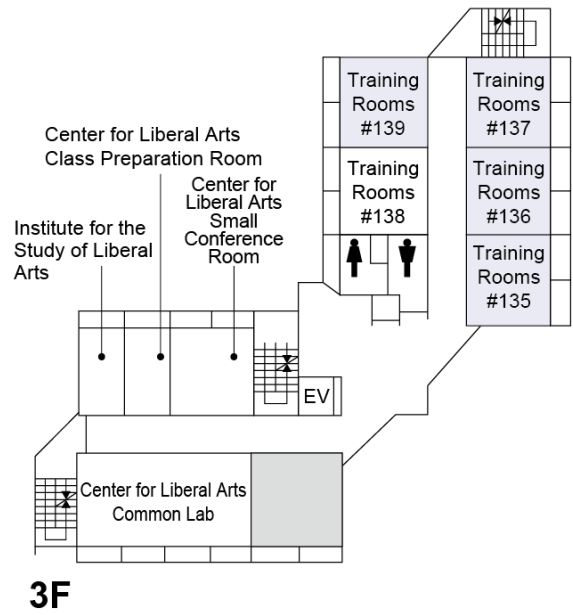

■ Yokohama Campus Building Layouts

Building 1