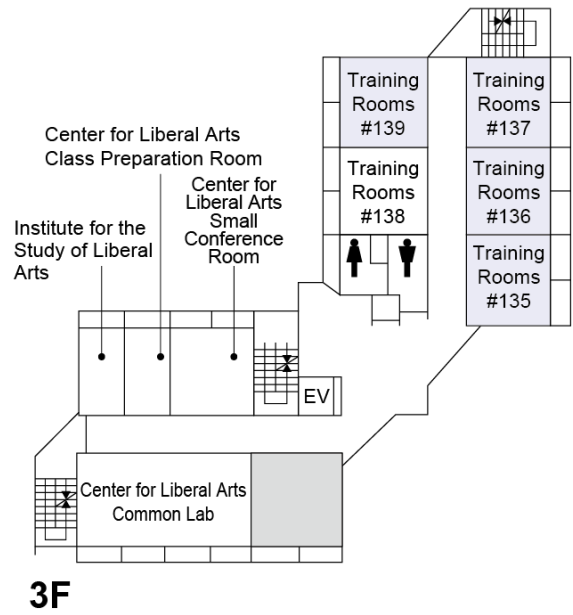

■ Yokohama Campus Building Layouts

Building 1