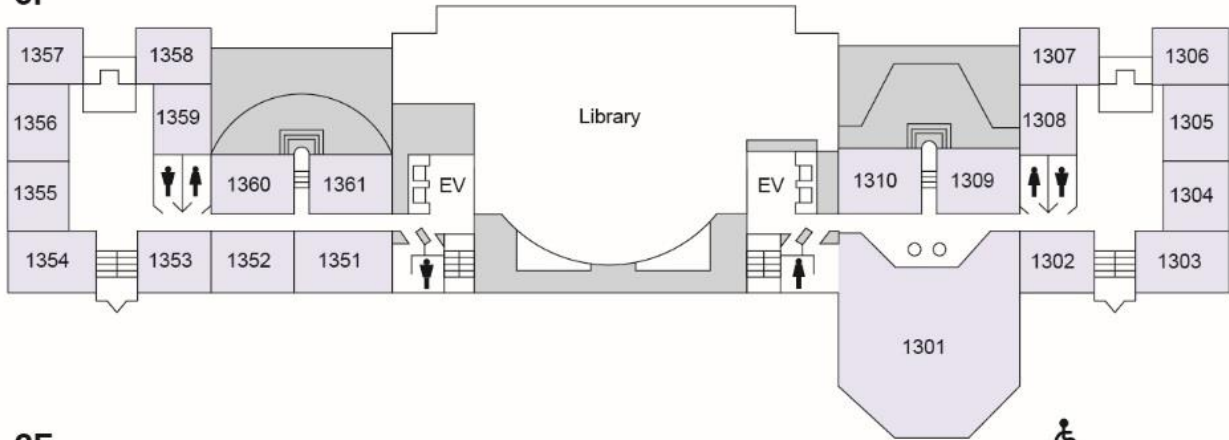

Building F (Sports Club Rooms)

3F

2F

1F

Building G

■ Shirokane Campus Building Layouts

University Main Building

3F