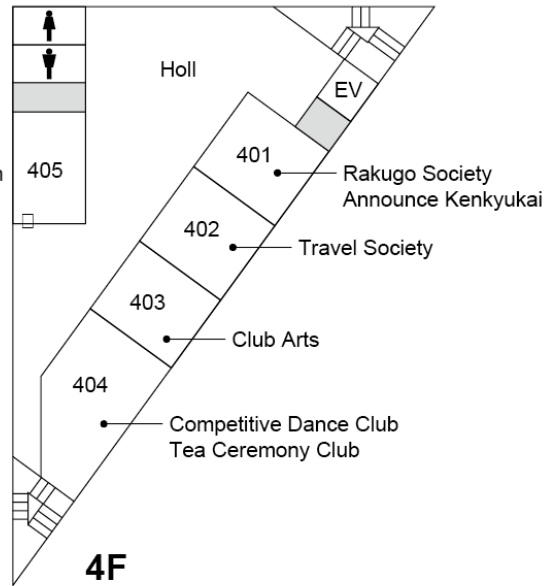

Building F (Sports Club Rooms)

3F

2F

1F

Building G

■ Shirokane Campus Building Layouts

University Main Building

3F