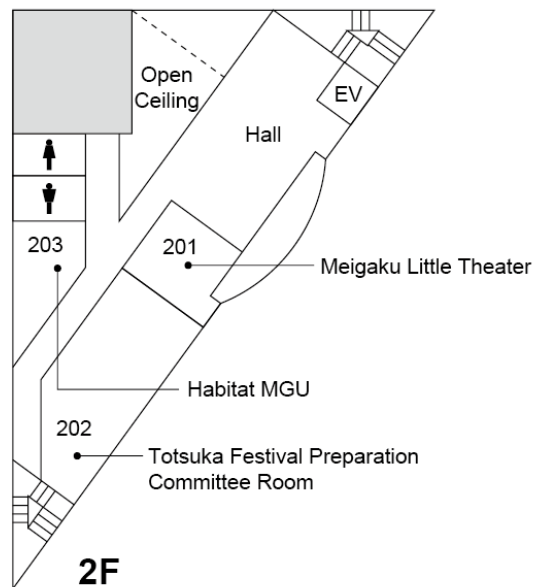

Building F (Sports Club Rooms)

3F

2F

1F

Building G

■ Shirokane Campus Building Layouts

University Main Building

3F