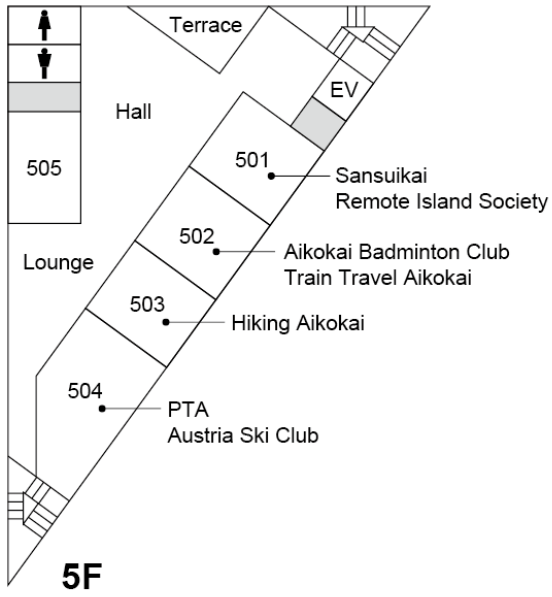

Building F (Sports Club Rooms)

3F

2F

1F

Building G

■ Shirokane Campus Building Layouts

University Main Building

3F