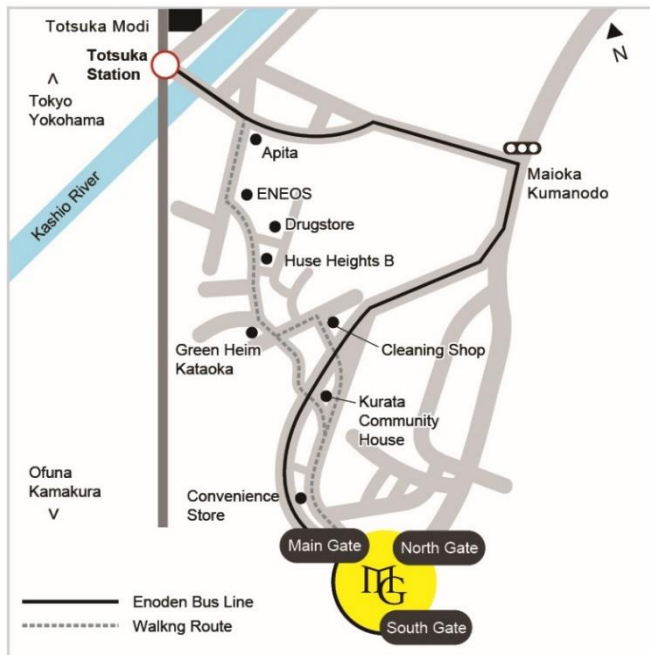

■ Access to Campus

■ Yokohama Campus

1518 Kamikurata-cho, Totsuka-ku, Yokohama, Kanagawa, 244-8539

■ Totsuka Station

Yokohama Campus Direct Express Bus Stop

Exit Totsuka Station East Gate (Upper-Level Gate) and head towards Lapis 2. Go down the stairs at the back (on the left) to get to the lane exclusively for the express bus.