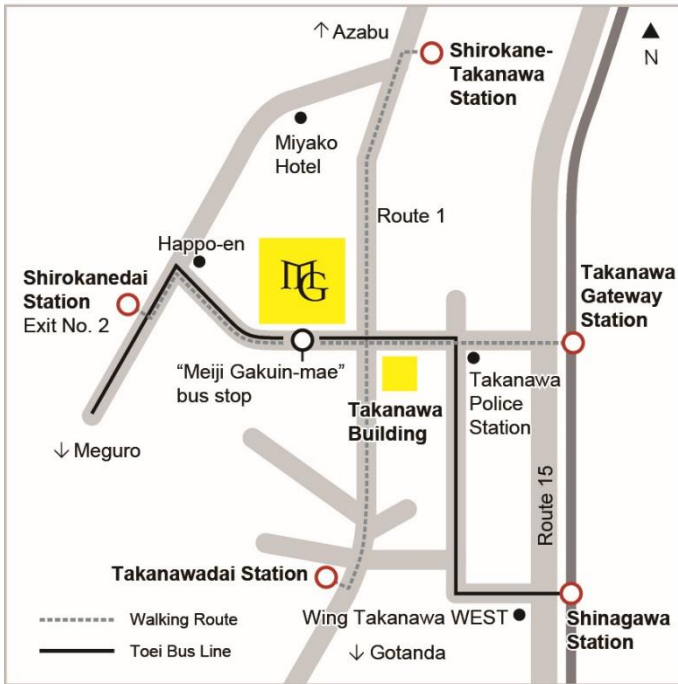

■ Shirokane Campus

1-2-37 Shirokanedai Minato-ku Tokyo, 108-8636

- From Shinagawa Station
  [JR Yamanote Line, Keihin Tohoku Line, Tokaido Line, Ueno-Tokyo Line, Yokosuka Line and Tokaido Shinkansen, Keihin Kyuko Line]
  From the Takanawa Exit, take the Toei Bus bound for “Meguro Station” and get off at the “Meiji Gakuin-mae” stop (about a 6-minute ride).
  * Walking takes about 17 minutes
- From Meguro Station
  [JR Yamanote Line, Tokyu Meguro Line, Tokyo Metro Namboku Line, Toei Subway Mita Line]
  From the East Exit (side with traffic circle), take the Toei Bus bound for “Oi Horse Track” and get off at the “Meiji Gakuin -mae” stop (about a 6-minute ride).
  * Walking takes about 20 minutes
- From Shirokanedai Station
  [Tokyo Metro Namboku Line, Toei Subway Mita Line]
  Approximately 7 minutes' walk from Exit No. 2 (Shirokane-Takanawa side / there is an elevator)
- From Shirokane-Takanawa Station
  [Tokyo Metro Namboku Line, Toei Subway Mita Line]
  About a 7-minute walk from Exit 1 (Meguro side/with an elevator).
- From Takanawadai Station
  [Toei Subway Asakusa Line]
  Approximately 7 minutes' walk from Exit A2
- From Takanawa Gateway Station
  [JR Yamanote Line, Keihin Tohoku Line]
  Approximately 13 minutes' walk

■ Shirokane Campus Toei Bus 品 93 Bus operation status