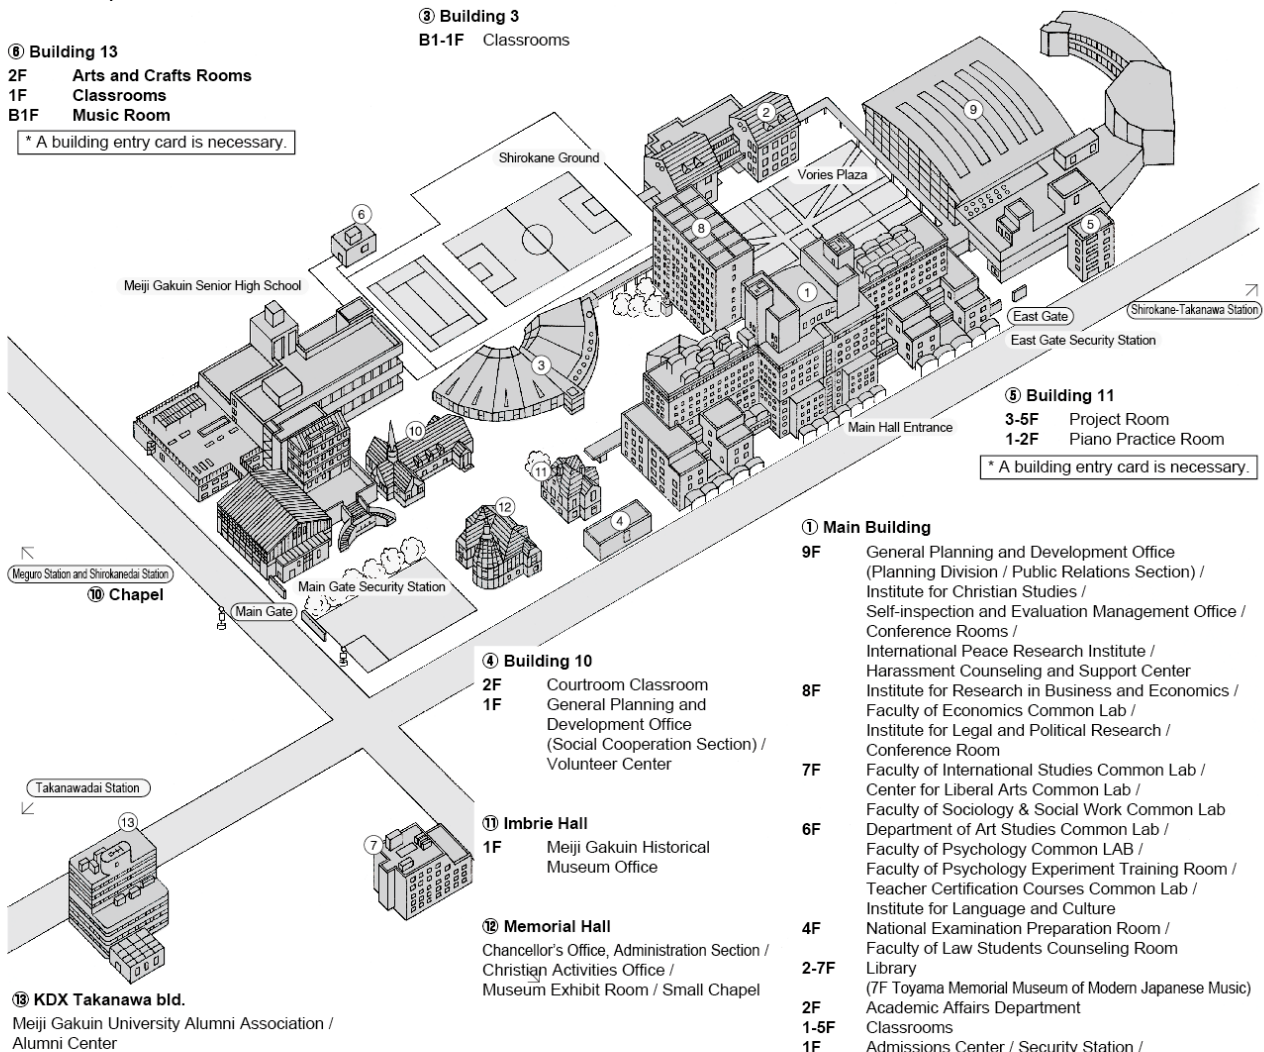

Note: Due to the renovation of the senior high school building, to reach Building 13 from March 2020 to August 2022, please use the outside stairs on the side of the ground next to Building 3 and go through the ground (next to the high school temporary school building). If you are using a wheelchair or need assistance otherwise, please contact the high school office (03-5421-5011) or the main gate security station (03-421-5192) in advance.

■ Shirokane Campus

⑧ Building 7 (Hepburn Hall)

- 5-11F Labs
- 10F Social Surveys Training /
  Social Welfare Practical Training Center
- 8F Department of Current Legal Studies Common Lab
- 7F Department of French Literature Common Lab
- 6F Department of Education and Child Development
  Common Lab
- 5F Department of English Common Lab /
  Faculty of Law Special TA Room
- 2-4F Graduate School Classrooms
- 3F Graduate School Classrooms /
  Major Common Lab
- 2F Graduate School Office / Major Common Lab
- 1F Faculty Staff Lounge
- B1F Computer Labs

② Building 2

- B1-3F Classrooms
- 1F International Center /
  Office for International Programs (Faculty of Economics) /
  Office for International Programs (Faculty of Law)

⑨ Palette Zone Shirokane

- B2-3F Extracurricular Activity Facilities
- 2F Inner Square "SaN-SuN" / Art Hall / Co-op Shop
- 1F Dining Lounge / Arena

⑥ Building 13

- 2F Arts and Crafts Rooms
- 1F Classrooms
- B1F Music Room

* A building entry card is necessary.

③ Building 3

- B1-1F Classrooms

1. ### ⑤ Building 11
- 3-5F Project Room
  - 1-2F Piano Practice Room
3. A building entry card is necessary.

① Main Building

- 9F General Planning and Development Office (Planning Division / Public Relations Section) /
  Institute for Christian Studies /
  Self-inspection and Evaluation Management Office /
  Conference Rooms /
  International Peace Research Institute /
  Harassment Counseling and Support Center
- 8F Institute for Research in Business and Economics /
  Faculty of Economics Common Lab /
  Institute for Legal and Political Research /
  Conference Room
- 7F Faculty of International Studies Common Lab /
  Center for Liberal Arts Common Lab /
  Faculty of Sociology & Social Work Common Lab
- 6F Department of Art Studies Common Lab /
  Faculty of Psychology Common LAB /
  Faculty of Psychology Experiment Training Room /
  Teacher Certification Courses Common Lab /
  Institute for Language and Culture
- 4F National Examination Preparation Room /
  Faculty of Law Students Counseling Room
- 2-7F Library
  (7F Toyama Memorial Museum of Modern Japanese Music)
- 2F Academic Affairs Department
- 1-5F Classrooms
- 1F Admissions Center / Security Station /
  Student Affairs Department /
  General Affairs Department /
  Finance and Accounting Department /
  Property Administration Department /
  Personnel Department / Teacher Training Center /
  Career Center /
  General Support Center (Health Support Center,
  Student Consulting Center, Student Support Center) /
  Conference Rooms
- B1F Information Technology Center (entrance 1F) /
  Computer Labs /
  Institute for Sociology and Social Work

④ Building 10

- 2F Courtroom Classroom
- 1F General Planning and
  Development Office
  (Social Cooperation Section) /
  Volunteer Center

⑪ Imbrie Hall

- 1F Meiji Gakuin Historical
  Museum Office

⑫ Memorial Hall

- Chancellor's Office, Administration Section /
  Christian Activities Office /
  Museum Exhibit Room / Small Chapel

⑦ Building 15 (Takanawa Building)

- 3F Institute for Graduate School of Business and Law /
  Project Room
- 2F Civil Servant Seminars
- 1F Clinical Center for Counseling and Special Needs Research
  (a research institute affiliated with the Faculty of Psychology)
- 1-3F Classrooms and training rooms
- B1F S'ins (Computer Lab) / Major Common Lab

* A building entry card is necessary.

⑬ KDX Takanawa bld.

Meiji Gakuin University Alumni Association /
Alumni Center