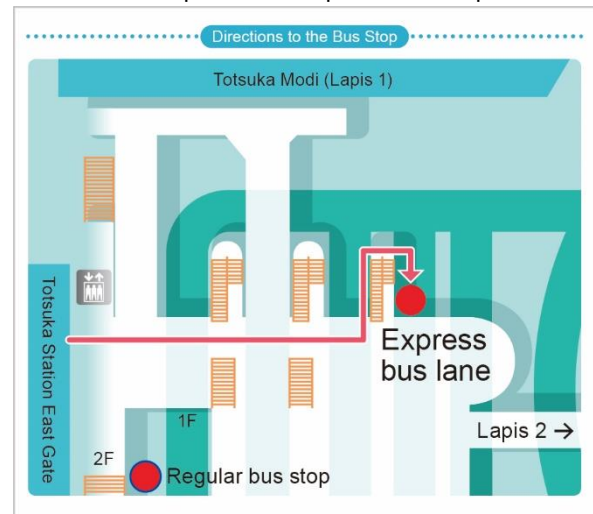

■ Access to Campus

■ Yokohama Campus

1518 Kamikurata-cho, Totsuka-ku, Yokohama, Kanagawa, 244-8539

■ Totsuka Station

Yokohama Campus Direct Express Bus Stop

Exit Totsuka Station East Gate (Upper-Level Gate) and head towards Lapis 2. Go down the stairs at the back (on the left) to get to the lane exclusively for the express bus.