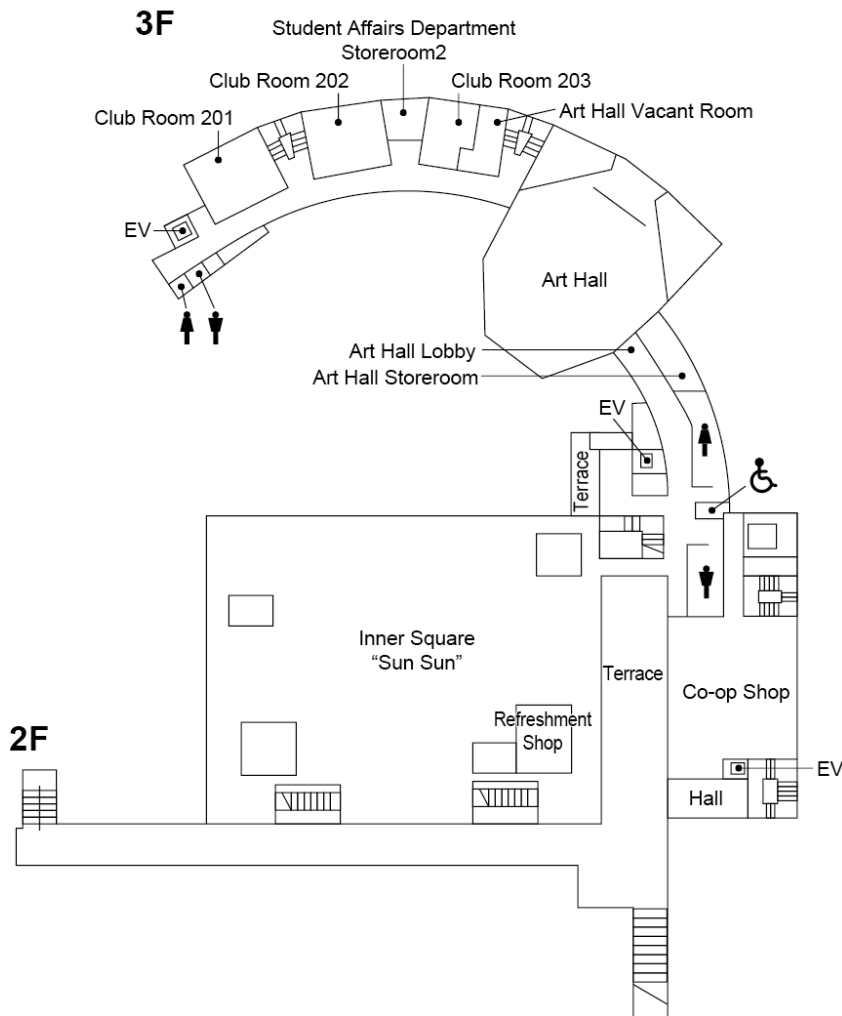

<Club Room B104>
Aikido Club, Nikon Kempo Club, Kendo Club, Archery Club, Kyudo Club, Judo Club, Karate Club, Shorinji Kempo Club

B1

Palette Zone Shirokane

- <Club Office 301>
Sports Association Administration
- <Club Office 302>
Cultural Organization Federation Administration
- <Club Office 303>
Cheering Groups
- <Club Office 304>
Aikokai Council
- <Club Office 305>
Orientation Executive Committee
- <Club Office 306>
Shirokane Festival Executive Committee
- <Club Office 307>