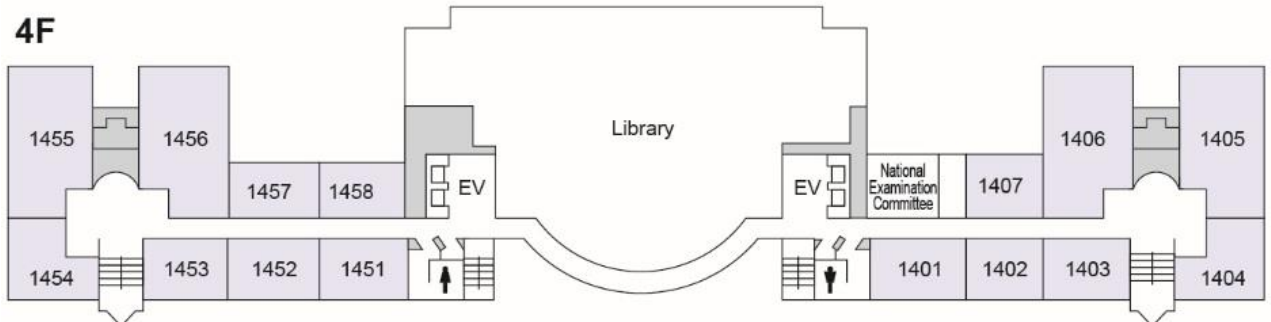

Building F (Sports Club Rooms)

3F

2F

1F

Building G

■ Shirokane Campus Building Layouts

University Main Building

3F

2F

1F

B1

University Main Building

University Main Building

10F

9F

8F