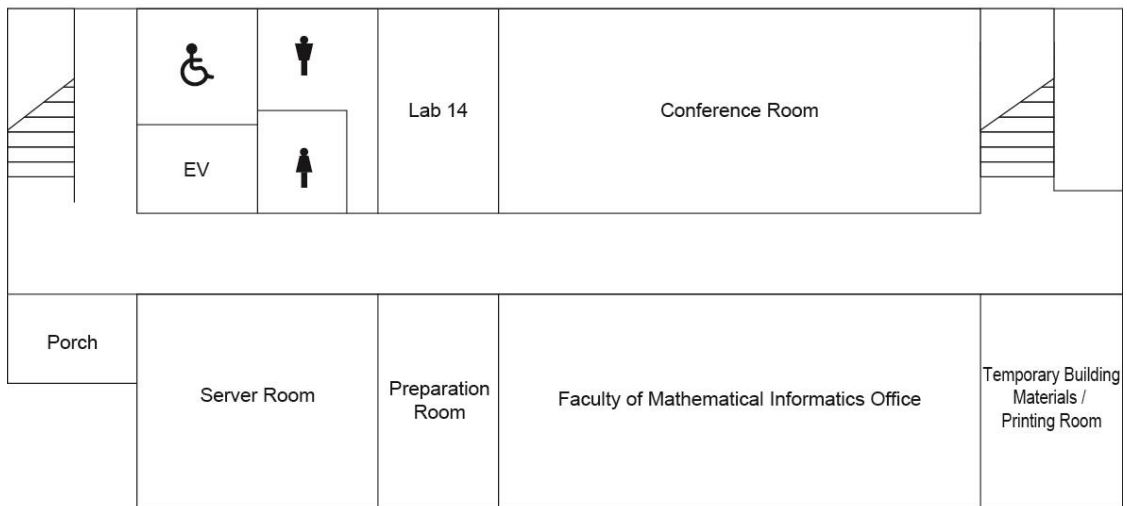

Temporary Building

2F

1F