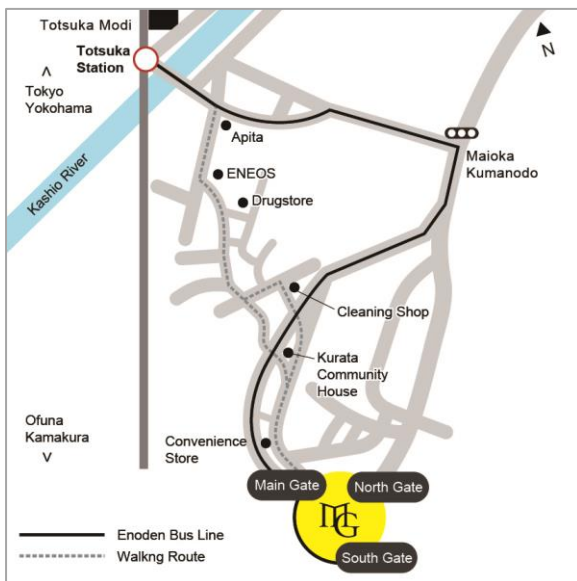

<Club Room 203>

2F

■ Access to Campus

■ Yokohama Campus

1518 Kamikurata-cho, Totsuka-ku, Yokohama, Kanagawa, 244-8539

■ Totsuka Station

Yokohama Campus Direct Express Bus Stop

Exit Totsuka Station East Gate (Upper-Level Gate) and head towards Lapis 2. Go down the stairs at the back (on the left) to get to the lane exclusively for the express bus.