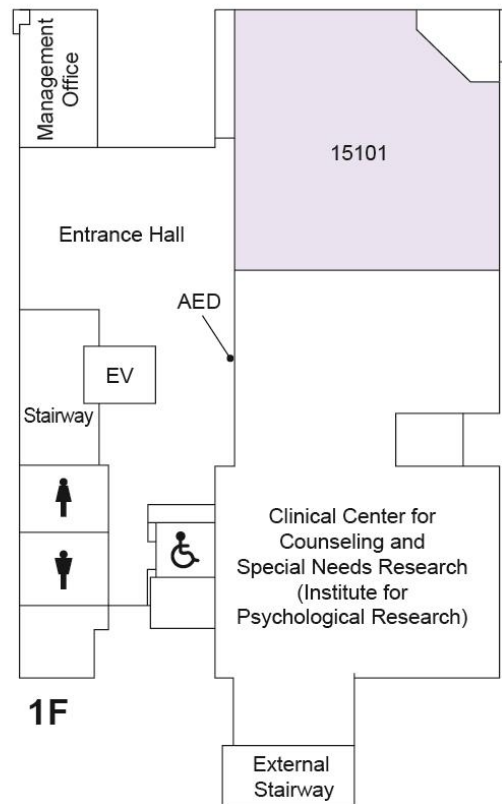

1F

University Building 13

2F

1F

B1

University Building 15

Palette Zone Shirokane

- (1) Trunk Room 1
- (2) S Studio 1
- (3) S Studio 2
- (4) Printing Room
- (5) S Studio 3
- (6) S Studio 4
- (7) Trunk Room 2
- (8) AV Studio Recording Room
- (9) AV Studio Control Room
- (10) AV Studio Mixing Room
- (11) Musical Instrument Storeroom 2
- (12) Musical Instrument Storeroom 1
- (13) Darkroom
- (14) Kitchen
- (15) Japanese-Style Room
- (16) Men's Shower Room
- (17) Men's Changing Room
- (18) Women's Changing Room
- (19) Women's Shower Room
- (20) Trunk Room 3