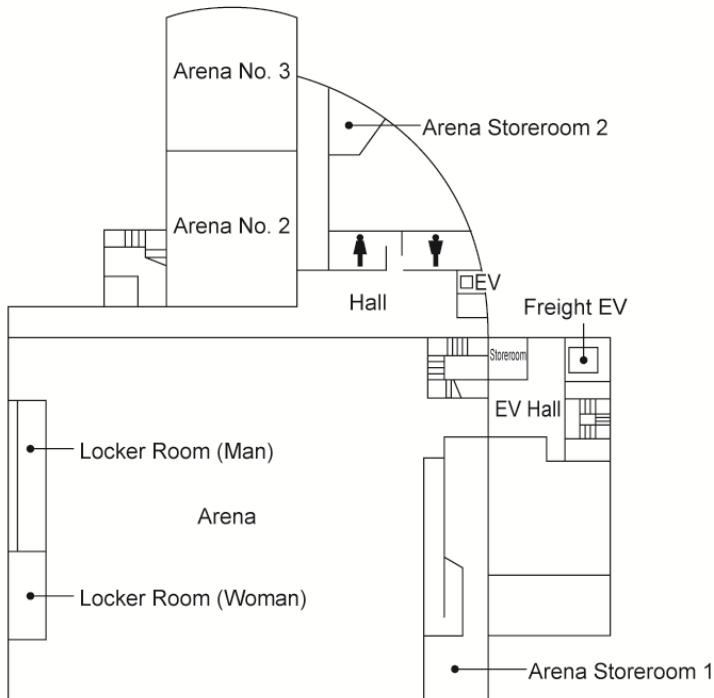

Palette Zone Shirokane

- (1) Trunk Room 1
- (2) S Studio 1
- (3) S Studio 2
- (4) Printing Room
- (5) S Studio 3
- (6) S Studio 4
- (7) Trunk Room 2
- (8) AV Studio Recording Room
- (9) AV Studio Control Room
- (10) AV Studio Mixing Room
- (11) Musical Instrument Storeroom 2
- (12) Musical Instrument Storeroom 1
- (13) Darkroom
- (14) Kitchen
- (15) Japanese-Style Room
- (16) Men's Shower Room
- (17) Men's Changing Room
- (18) Women's Changing Room
- (19) Women's Shower Room
- (20) Trunk Room 3

B3