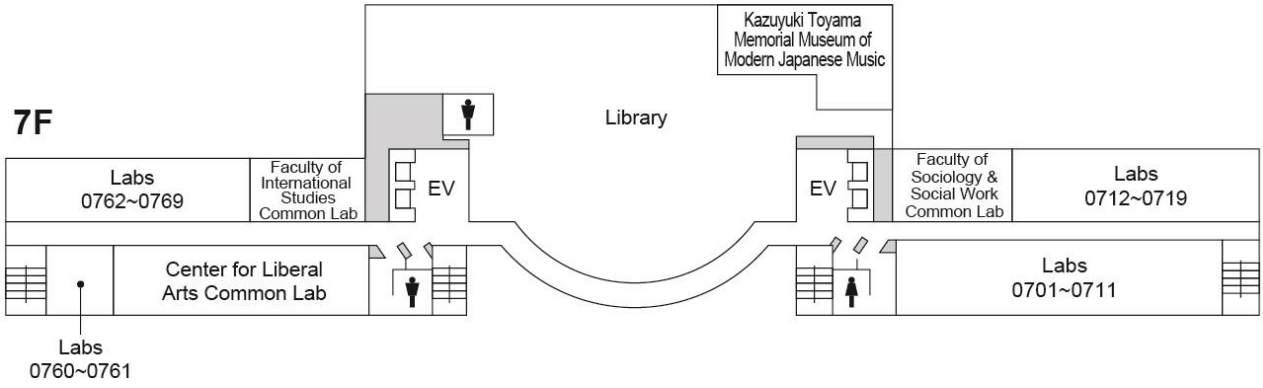

■ Shirokane Campus Building Layouts

University Main Building

3F

2F

1F

B1

University Main Building

7F