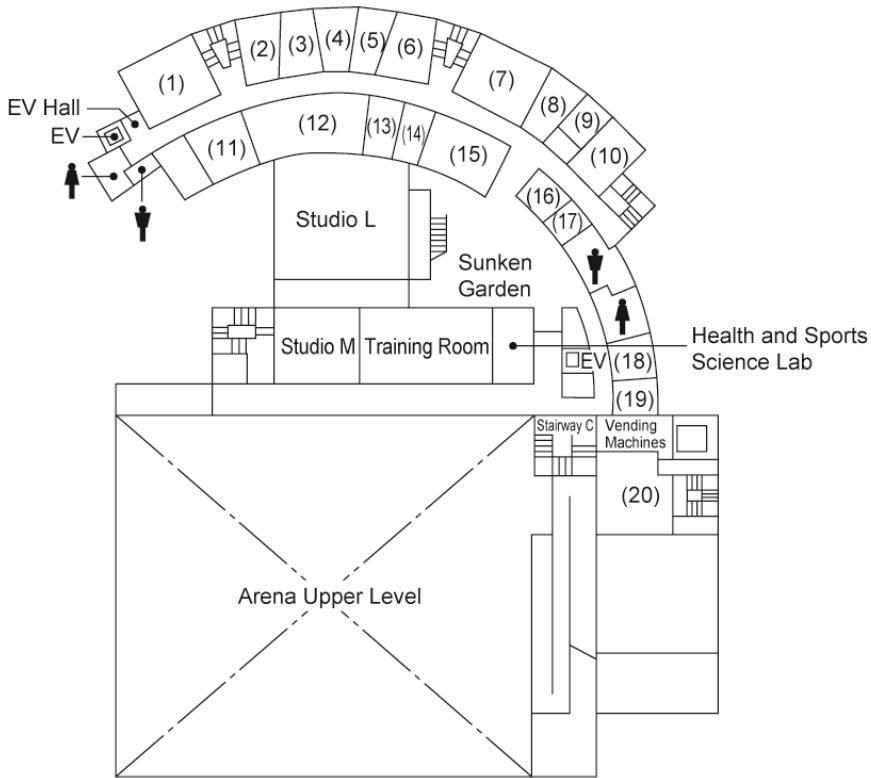

1F

University Building 13

2F

1F

B1

University Building 15

Palette Zone Shirokane

- (1) Trunk Room 1
- (2) S Studio 1
- (3) S Studio 2
- (4) Printing Room
- (5) S Studio 3
- (6) S Studio 4
- (7) Trunk Room 2
- (8) AV Studio Recording Room
- (9) AV Studio Control Room
- (10) AV Studio Mixing Room
- (11) Musical Instrument Storeroom 2
- (12) Musical Instrument Storeroom 1
- (13) Darkroom
- (14) Kitchen
- (15) Japanese-Style Room
- (16) Men's Shower Room
- (17) Men's Changing Room
- (18) Women's Changing Room
- (19) Women's Shower Room
- (20) Trunk Room 3