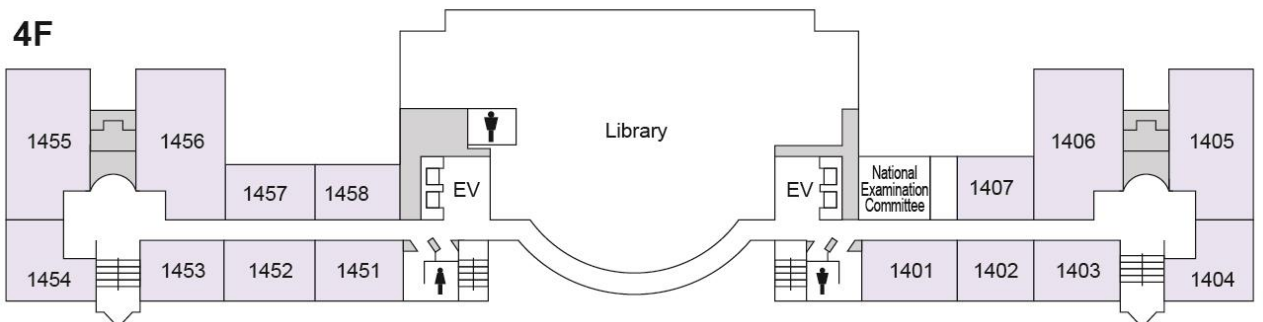

University Main Building

7F

6F

5F

4F