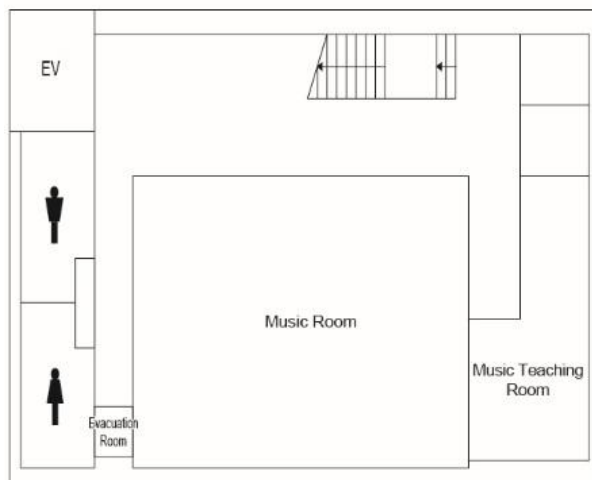

1F

University Building 13

2F

1F

B1

University Building 15

Palette Zone Shirokane

- (1) Trunk Room 1
- (2) S Studio 1
- (3) S Studio 2
- (4) Printing Room
- (5) S Studio 3
- (6) S Studio 4
- (7) Trunk Room 2
- (8) AV Studio Recording Room
- (9) AV Studio Control Room
- (10) AV Studio Mixing Room
- (11) Musical Instrument Storeroom 2
- (12) Musical Instrument Storeroom 1
- (13) Darkroom
- (14) Kitchen
- (15) Japanese-Style Room
- (16) Men's Shower Room
- (17) Men's Changing Room
- (18) Women's Changing Room
- (19) Women's Shower Room
- (20) Trunk Room 3