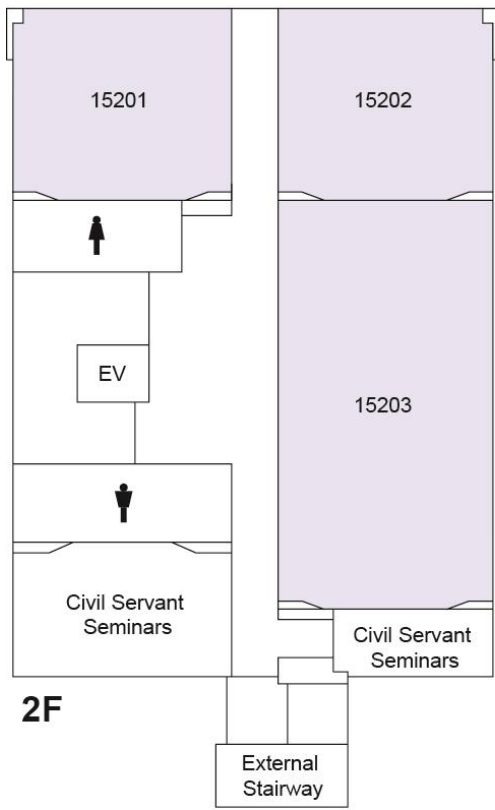

4F

University Building 7 (Hepburn Hall)

11F

10F

9F

8F

University Building 10

2F

1F

University Building 13

2F

1F

B1

University Building 15

Palette Zone Shirokane

- (1) Trunk Room 1
- (2) S Studio 1
- (3) S Studio 2
- (4) Printing Room
- (5) S Studio 3
- (6) S Studio 4
- (7) Trunk Room 2
- (8) AV Studio Recording Room
- (9) AV Studio Control Room
- (10) AV Studio Mixing Room
- (11) Musical Instrument Storeroom 2
- (12) Musical Instrument Storeroom 1
- (13) Darkroom
- (14) Kitchen
- (15) Japanese-Style Room
- (16) Men's Shower Room
- (17) Men's Changing Room
- (18) Women's Changing Room
- (19) Women's Shower Room
- (20) Trunk Room 3