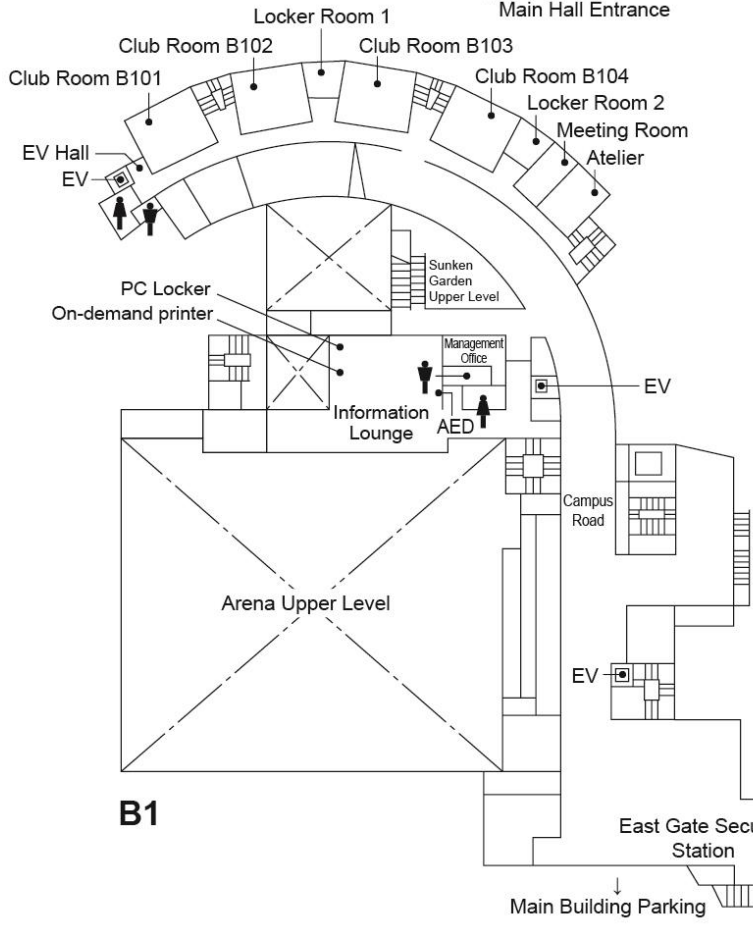

<Club Room B101>
Track and field Club, Men's Lacrosse Club,
Women's Lacrosse Club, Boxing Club,
Handball Club, Ice Hockey Club,
Figure Skating Club, Football Club (Soccer)

<Club Room B102>
Soft Tennis Club, Sailing Club,
Baseball Club, Nanshiki Baseball Club,
Lawn Tennis Club, Rugby Club, Golf Club,
American Football Club

<Club Room B103>
Shooting Club, Swim Club,
Table Tennis Club, Wander Vogel Club,
Badminton Club, Basketball Club,
Volleyball Club, Futsal Club,
Competitive Dance Club

<Club Room B104>
Aikido Club, Nikon Kempo Club,
Kendo Club, Archery Club, Kyudo Club,
Judo Club, Karate Club,
Shorinji Kempo Club