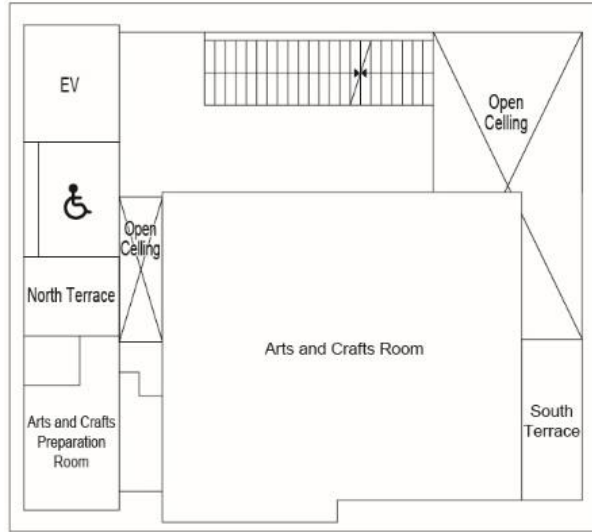

4F

University Building 7 (Hepburn Hall)

11F

10F

9F

8F

University Building 10

2F

1F

University Building 13

2F

1F

B1

University Building 15

Palette Zone Shirokane

- (1) Trunk Room 1
- (2) S Studio 1
- (3) S Studio 2
- (4) Printing Room
- (5) S Studio 3
- (6) S Studio 4
- (7) Trunk Room 2
- (8) AV Studio Recording Room
- (9) AV Studio Control Room
- (10) AV Studio Mixing Room
- (11) Musical Instrument Storeroom 2
- (12) Musical Instrument Storeroom 1
- (13) Darkroom
- (14) Kitchen
- (15) Japanese-Style Room
- (16) Men's Shower Room
- (17) Men's Changing Room
- (18) Women's Changing Room
- (19) Women's Shower Room
- (20) Trunk Room 3