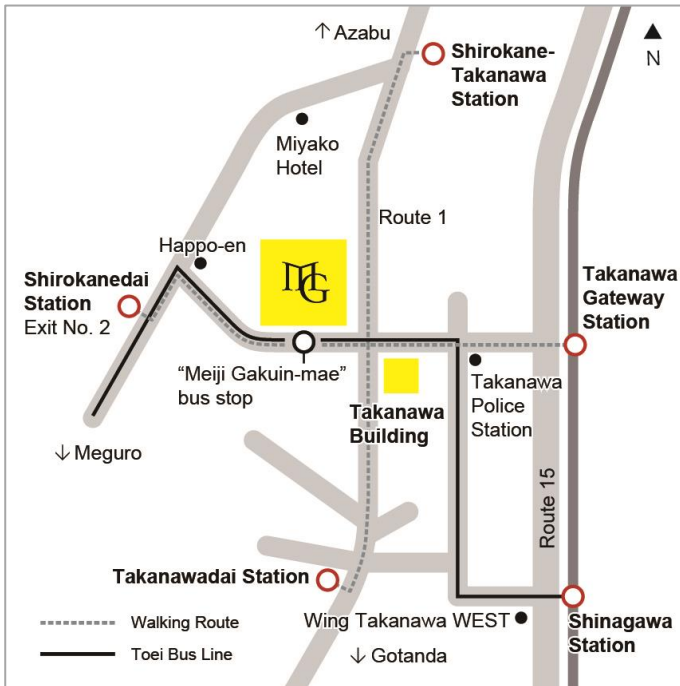

■ Shirokane Campus

1-2-37 Shirokanedai Minato-ku Tokyo, 108-8636

- From Shinagawa Station
  [JR Yamanote Line, Keihin Tohoku Line, Tokaido Line, Ueno-Tokyo Line, Yokosuka Line and Tokaido Shinkansen, Keihin Kyuko Line]
  From the Takanawa Exit, take the Toei Bus bound for “Meguro Station” and get off at the “Meiji Gakuin-mae” stop (about a 6-minute ride).
  * Walking takes about 17 minutes
- From Meguro Station
  [JR Yamanote Line, Tokyu Meguro Line, Tokyo Metro Namboku Line, Toei Subway Mita Line]
  From the East Exit (side with traffic circle), take the Toei Bus bound for “Oi Horse Track” and get off at the “Meiji Gakuin -mae” stop (about a 6-minute ride).
  * Walking takes about 20 minutes
- From Shirokanedai Station
  [Tokyo Metro Namboku Line, Toei Subway Mita Line]
  Approximately 7 minutes' walk from Exit No. 2 (Shirokane-Takanawa side / there is an elevator)
- From Shirokane-Takanawa Station
  [Tokyo Metro Namboku Line, Toei Subway Mita Line]
  About a 7-minute walk from Exit 1 (Meguro side/with an elevator).
- From Takanawadai Station
  [Toei Subway Asakusa Line]
  Approximately 7 minutes' walk from Exit A2
- From Takanawa Gateway Station
  [JR Yamanote Line, Keihin Tohoku Line]
  Approximately 13 minutes' walk

■ Shirokane Campus Toei Bus 93 Bus operation status