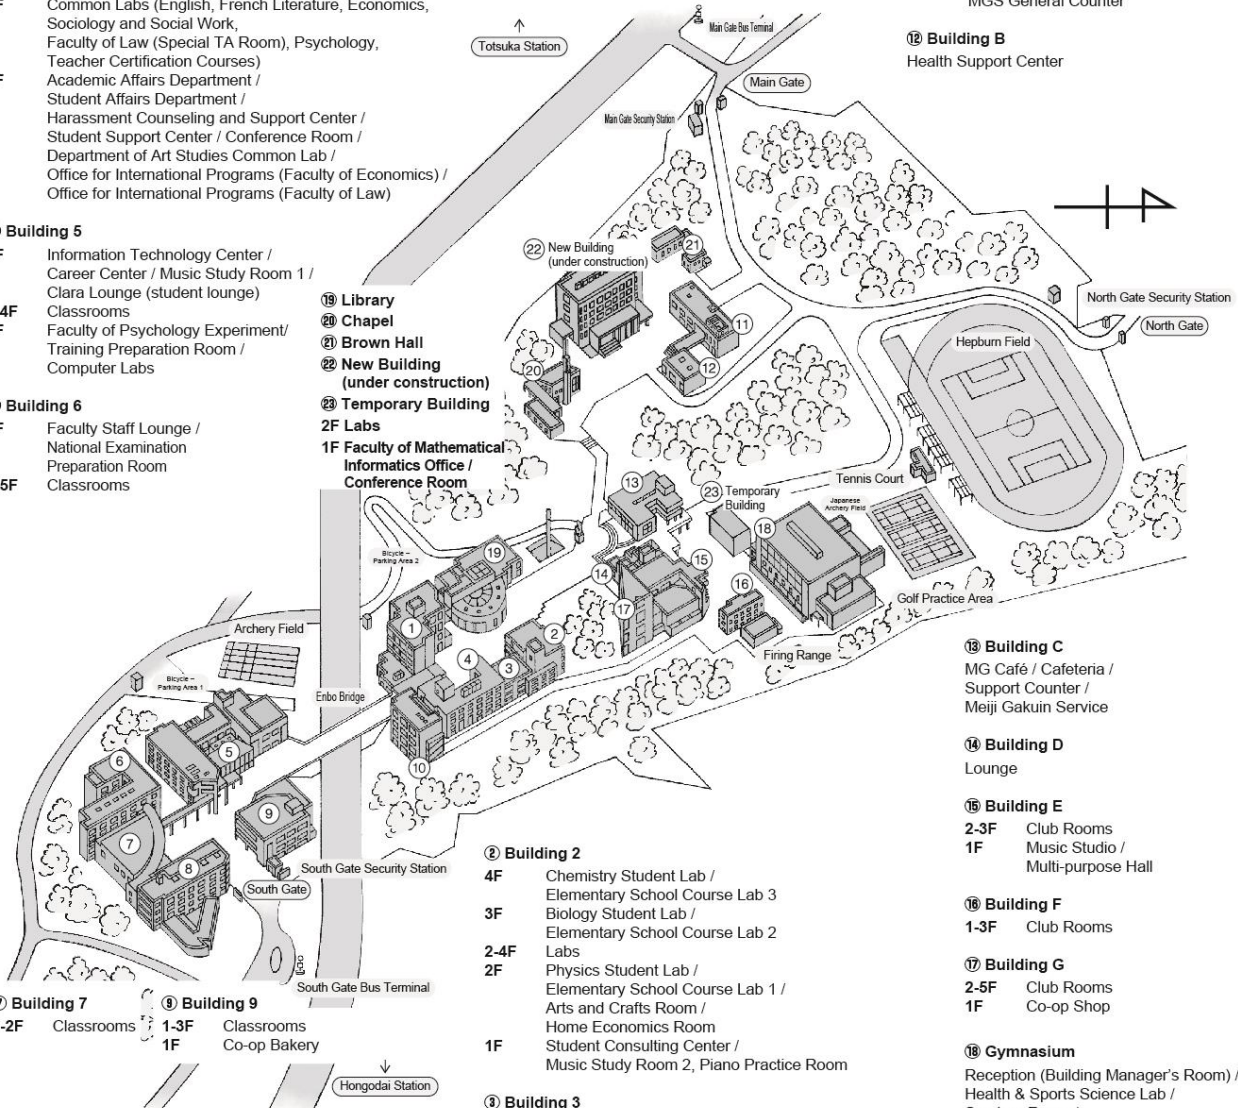

⑨ Building 9

- 1-3F Classrooms
- 1F Co-op Bakery

⑯ Library

⑰ Chapel

⑱ Brown Hall

⑳ New Building (under construction)

㉑ Temporary Building

- 2F Labs
- 1F Faculty of Mathematical Informatics Office / Conference Room

② Building 2

- 4F Chemistry Student Lab / Elementary School Course Lab 3
- 3F Biology Student Lab / Elementary School Course Lab 2
- 2-4F Labs
- 2F Physics Student Lab / Elementary School Course Lab 1 / Arts and Crafts Room / Home Economics Room
- 1F Student Consulting Center / Music Study Room 2, Piano Practice Room

③ Building 3

- 3F Classrooms
- 2F Computer Labs
- 1F Computer Labs / Faculty of Psychology Training Preparation Room

④ Building 4

- 4F Computer Labs
- 2-4F Classrooms
- 1F 1F Volunteer Center / Y'ins (Computer Labs)

⑩ Building 10

- 2-5F Classrooms
- 1F International Center / International Center Commons

⑪ Building A

- 2F General Affairs Office / Property Custodian's Office / Conference Rooms / MGS General Counter

⑫ Building B

- Health Support Center

⑬ Building C

- MG Café / Cafeteria / Support Counter / Meiji Gakuin Service

⑭ Building D

- Lounge

⑮ Building E

- 2-3F Club Rooms
- 1F Music Studio / Multi-purpose Hall

⑯ Building F

- 1-3F Club Rooms

⑰ Building G

- 2-5F Club Rooms
- 1F Co-op Shop

⑱ Gymnasium

- Reception (Building Manager's Room) / Health & Sports Science Lab / Seminar Room / 1F to 3F / Training Floor