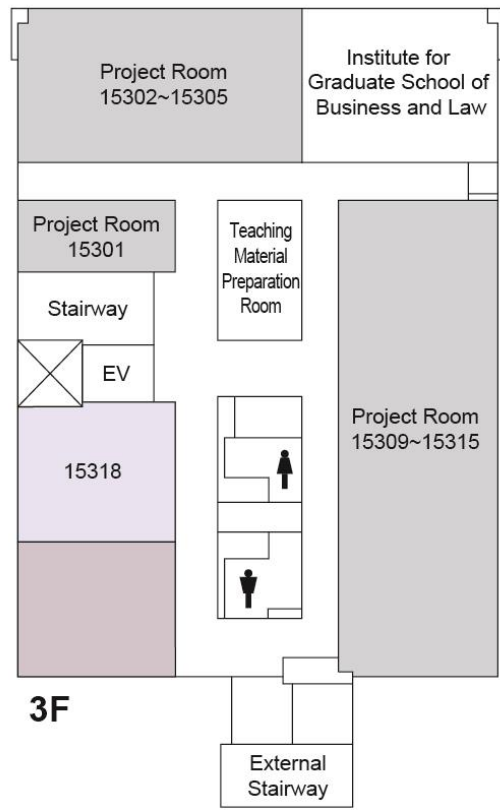

4F

University Building 7 (Hepburn Hall)

11F

10F

9F

8F

University Building 10

2F

1F

University Building 13

2F

1F

B1

University Building 15

Palette Zone Shirokane

- (1) Trunk Room 1
- (2) S Studio 1
- (3) S Studio 2
- (4) Printing Room
- (5) S Studio 3
- (6) S Studio 4
- (7) Trunk Room 2
- (8) AV Studio Recording Room
- (9) AV Studio Control Room
- (10) AV Studio Mixing Room
- (11) Musical Instrument Storeroom 2
- (12) Musical Instrument Storeroom 1
- (13) Darkroom
- (14) Kitchen
- (15) Japanese-Style Room
- (16) Men's Shower Room
- (17) Men's Changing Room
- (18) Women's Changing Room
- (19) Women's Shower Room
- (20) Trunk Room 3