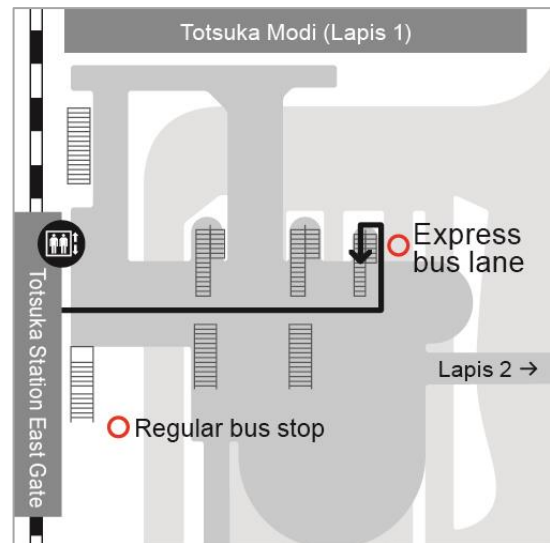

<Club Room 203>

2F

■ Access to Campus

■ Yokohama Campus

1518 Kamikurata-cho, Totsuka-ku, Yokohama, Kanagawa, 244-8539

■ Totsuka Station

Yokohama Campus Direct Express Bus Stop

Exit Totsuka Station East Gate (Upper-Level Gate) and head towards Lapis 2. Go down the stairs at the back (on the left) to get to the lane exclusively for the express bus.