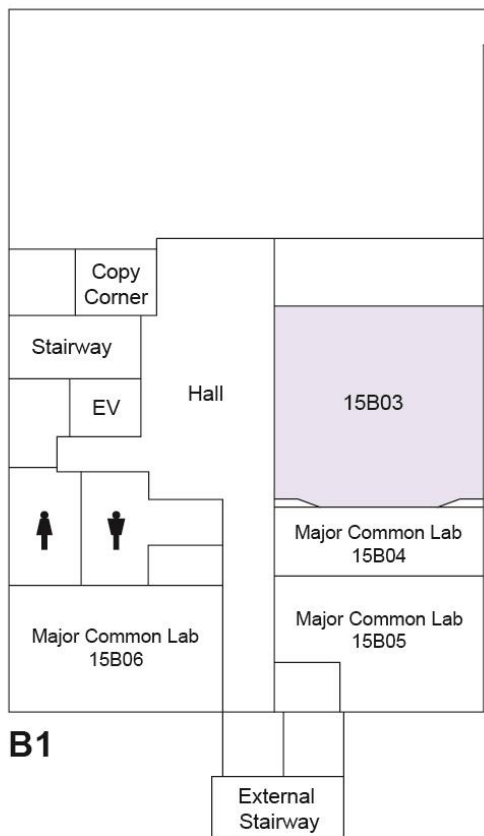

1F

University Building 13

2F

1F

B1

University Building 15

Palette Zone Shirokane

- (1) Trunk Room 1
- (2) S Studio 1
- (3) S Studio 2
- (4) Printing Room
- (5) S Studio 3
- (6) S Studio 4
- (7) Trunk Room 2
- (8) AV Studio Recording Room
- (9) AV Studio Control Room
- (10) AV Studio Mixing Room
- (11) Musical Instrument Storeroom 2
- (12) Musical Instrument Storeroom 1
- (13) Darkroom
- (14) Kitchen
- (15) Japanese-Style Room
- (16) Men's Shower Room
- (17) Men's Changing Room
- (18) Women's Changing Room
- (19) Women's Shower Room
- (20) Trunk Room 3