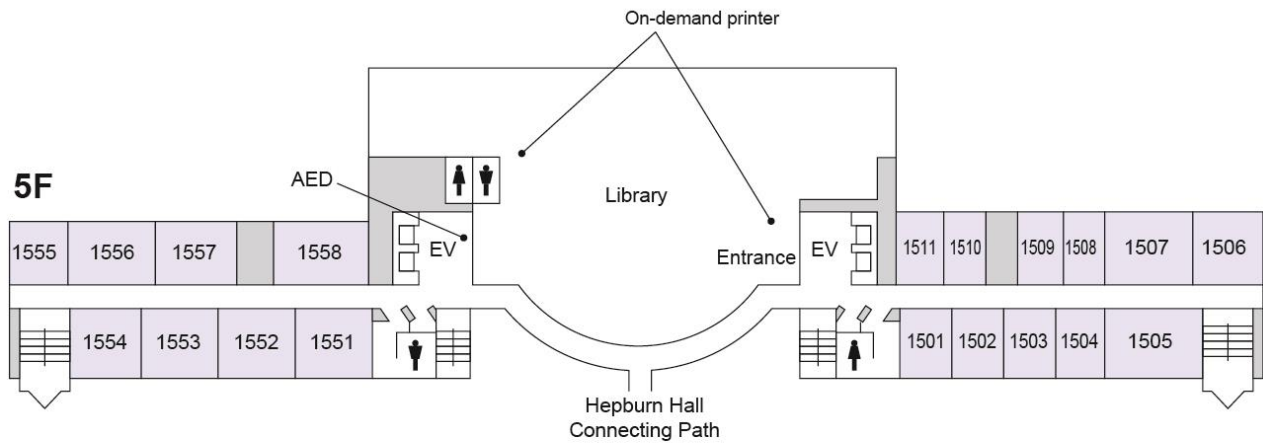

University Main Building

7F

6F

5F

4F