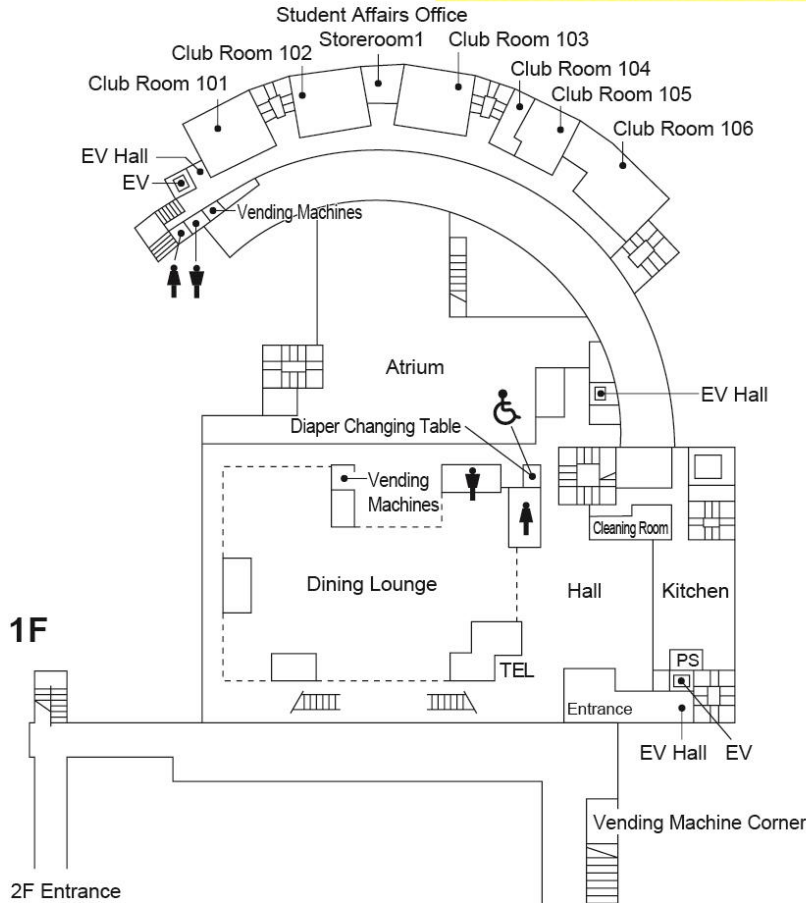

Palette Zone Shirokane

<Club Room 101>
Cycling Club, Hiking Aikokai,
Car Tourist Club, Symphonic Band,
Remote Island Society,
Train Travel Aikokai, Habitat MGU

<Club Room 102>
Playing Tennis Association,
Austria Ski Club, Classic Guitar Society,
CHOR DIE SONNE, Song Lights,
World Ethnic Music Society

<Club Room 103>
Tea Ceremony Club, Club Arts,
Motorboat and Waterskiing Club,
Ski Team, Announce Kenkyukai,
Rakugo Society

<Club Room 104>
Cheerleading Club, Leader Club,
Brass Band Club

<Club Room 105>
OPENROOM, Light Music Club (L.M.C),
Meigaku Little Theater, Travel Society

<Club Room 106>
Sansuikai, Shirokane Sports Association,
Aikokai Badminton Club