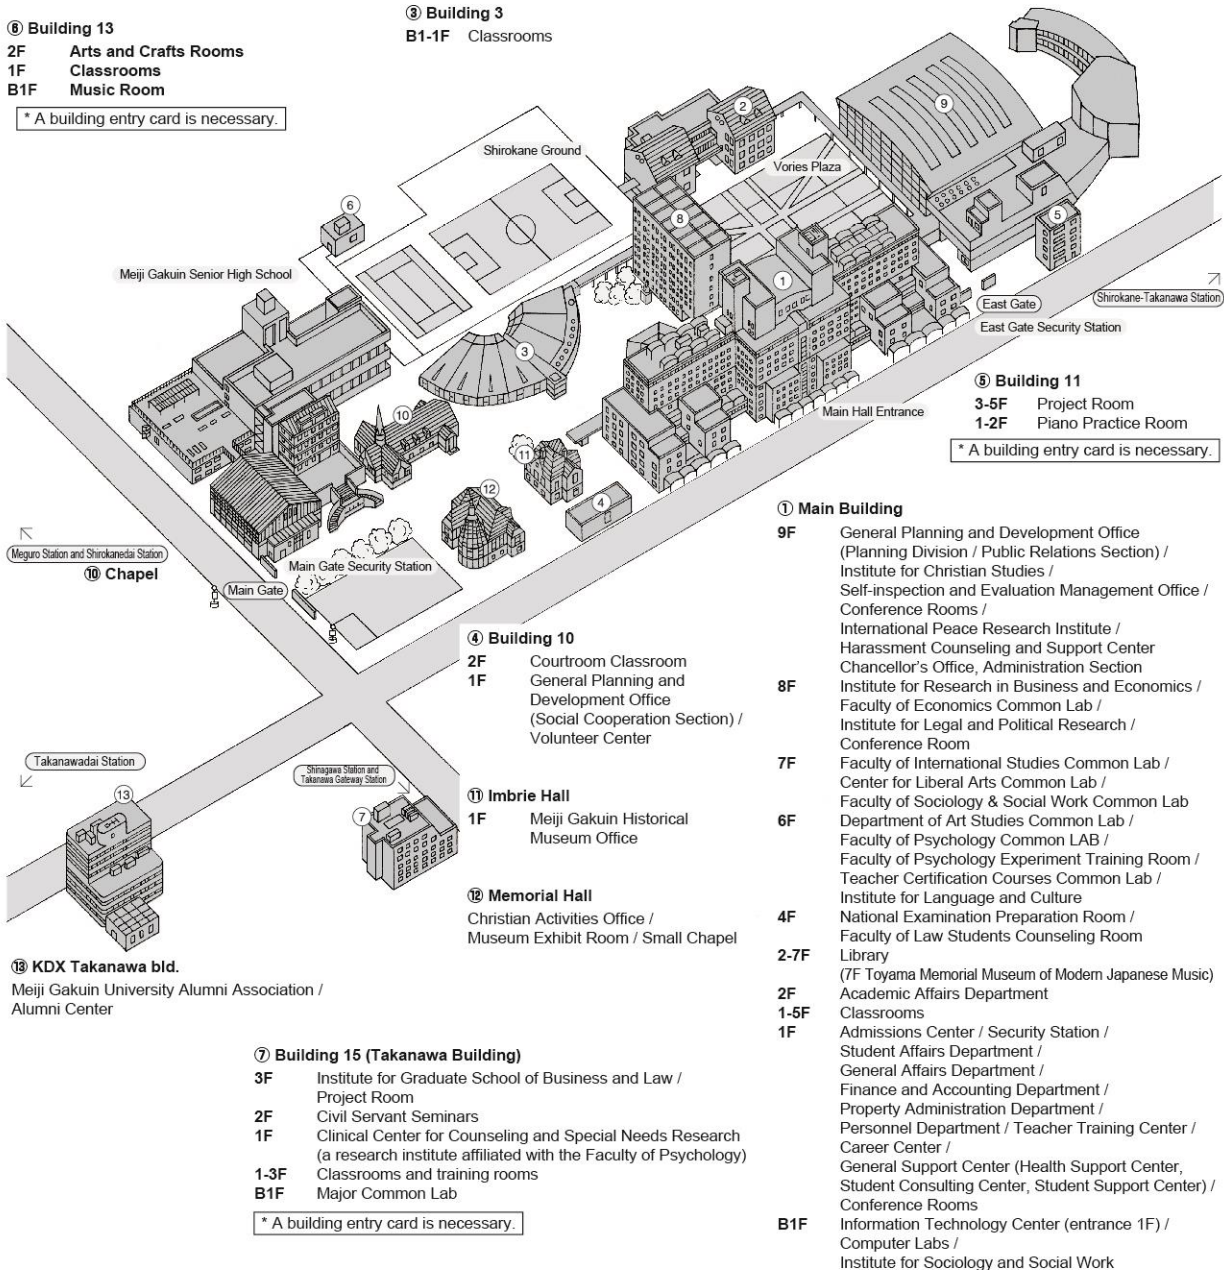

Shirokane Campus

Details on each facility are available here

⑧ Building 7 (Hepburn Hall)

- 5-11F Labs
- 10F Social Surveys Training / Social Welfare Practical Training Center
- 8F Department of Current Legal Studies Common Lab
- 7F Department of French Literature Common Lab
- 6F Department of Education and Child Development Common Lab
- 5F Department of English Common Lab / Faculty of Law Special TA Room
- 2-4F Graduate School Classrooms
- 3F Major Common Lab
- 2F Graduate School Office / Major Common Lab
- 1F Faculty Staff Lounge
- B1F Computer Labs

② Building 2

- B1-3F Classrooms
- 1F International Center / Office for International Programs (Faculty of Economics) / Office for International Programs (Faculty of Law)

⑨ Palette Zone Shirokane

- B2-3F Extracurricular Activity Facilities
- 2F Inner Square "SaN-SuN" / Art Hall / Co-op Shop
- 1F Dining Lounge / Arena

⑥ Building 13

- 2F Arts and Crafts Rooms
- 1F Classrooms
- B1F Music Room

* A building entry card is necessary.

③ Building 3

- B1-1F Classrooms

⑤ Building 11

- 3-5F Project Room
- 1-2F Piano Practice Room

* A building entry card is necessary.

① Main Building

- 9F General Planning and Development Office (Planning Division / Public Relations Section) / Institute for Christian Studies / Self-inspection and Evaluation Management Office / Conference Rooms / International Peace Research Institute / Harassment Counseling and Support Center
- 8F Chancellor's Office, Administration Section / Institute for Research in Business and Economics / Faculty of Economics Common Lab / Institute for Legal and Political Research / Conference Room
- 7F Faculty of International Studies Common Lab / Center for Liberal Arts Common Lab / Faculty of Sociology & Social Work Common Lab
- 6F Department of Art Studies Common Lab / Faculty of Psychology Common LAB / Faculty of Psychology Experiment Training Room / Teacher Certification Courses Common Lab / Institute for Language and Culture
- 4F National Examination Preparation Room / Faculty of Law Students Counseling Room
- 2-7F Library (7F Toyama Memorial Museum of Modern Japanese Music)
- 2F Academic Affairs Department
- 1-5F Classrooms
- 1F Admissions Center / Security Station / Student Affairs Department / General Affairs Department / Finance and Accounting Department / Property Administration Department / Personnel Department / Teacher Training Center / Career Center / General Support Center (Health Support Center, Student Consulting Center, Student Support Center) / Conference Rooms
- B1F Information Technology Center (entrance 1F) / Computer Labs / Institute for Sociology and Social Work

Meguro Station and Shirokanedai Station

⑩ Chapel

Main Gate

Main Gate Security Station

Takanawadai Station

④ Building 10

- 2F Courtroom Classroom
- 1F General Planning and Development Office (Social Cooperation Section) / Volunteer Center

⑪ Imbrie Hall

- 1F Meiji Gakuin Historical Museum Office

⑫ Memorial Hall

- Christian Activities Office / Museum Exhibit Room / Small Chapel

⑬ KDX Takanawa bld.

Meiji Gakuin University Alumni Association / Alumni Center

⑦ Building 15 (Takanawa Building)

- 3F Institute for Graduate School of Business and Law / Project Room
- 2F Civil Servant Seminars
- 1F Clinical Center for Counseling and Special Needs Research (a research institute affiliated with the Faculty of Psychology)
- 1-3F Classrooms and training rooms
- B1F Major Common Lab

* A building entry card is necessary.