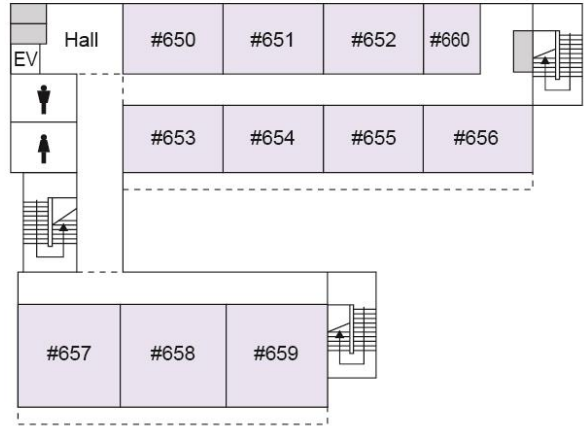

Building 6

5F

Building 7

Building 8